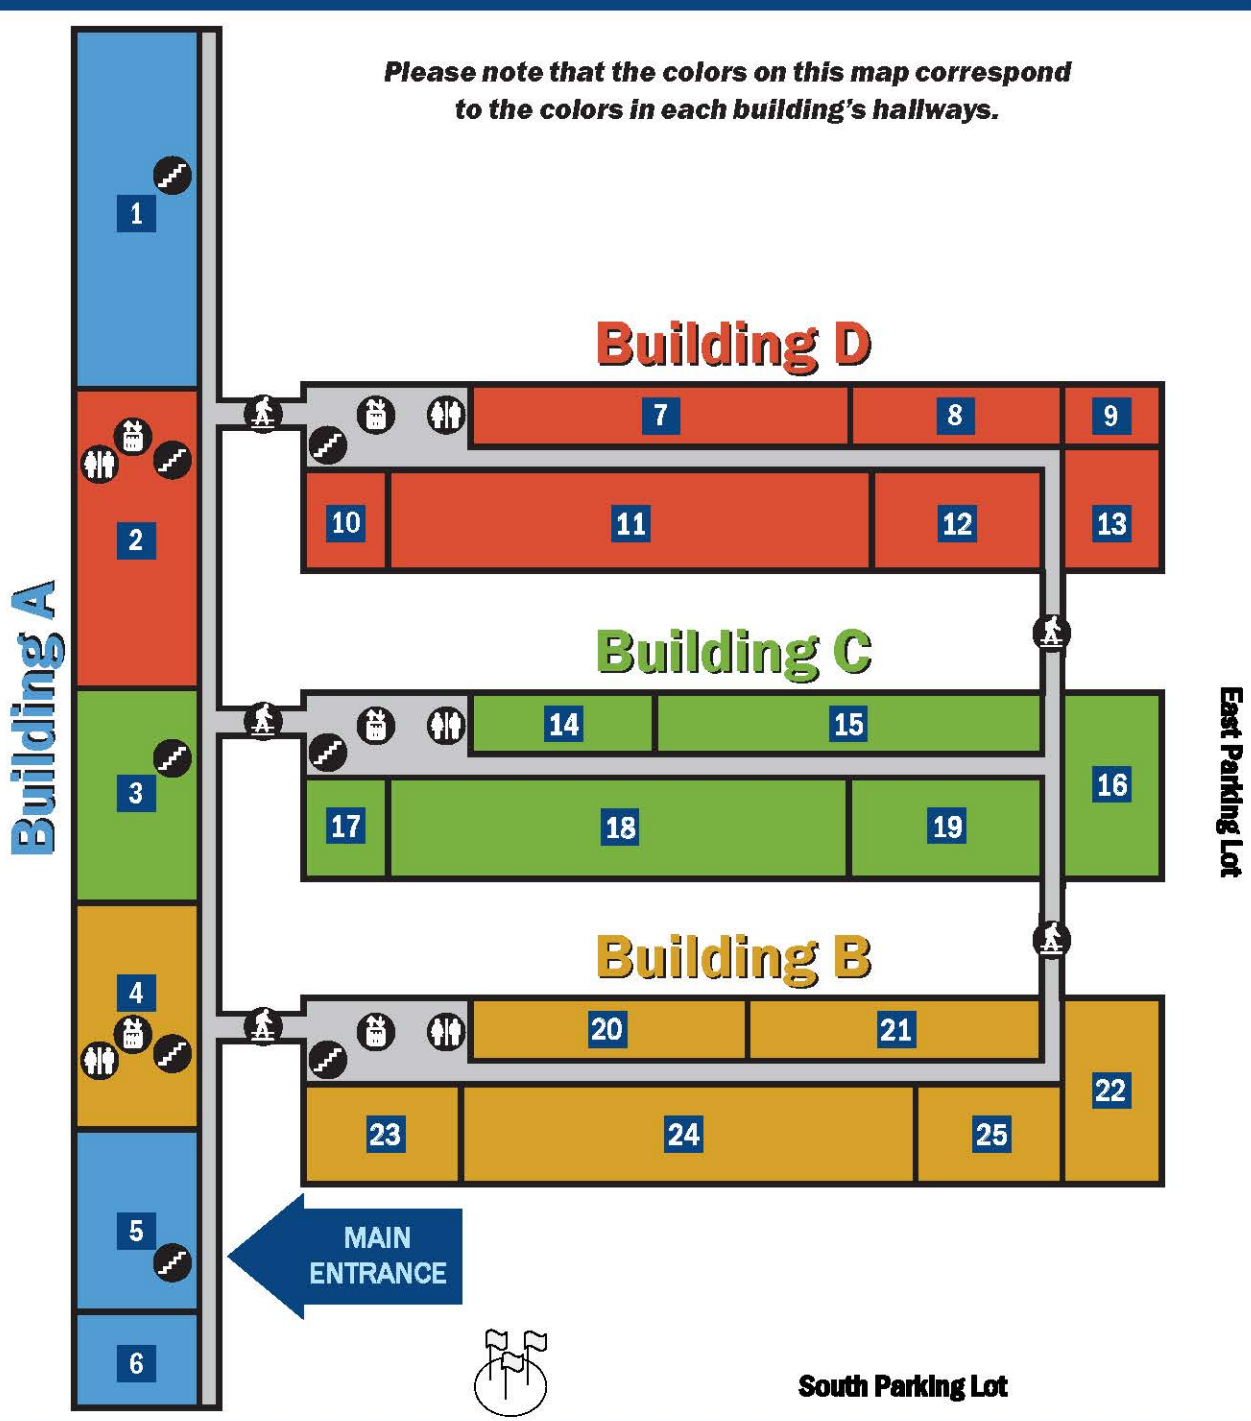

LEVEL 0

- 1 Science Labs
- 2 Director/Faculty/Instruction Offices
- 3 General Classrooms
- 4 Open Study Areas
- 5 General Classrooms
- 6 General Classrooms
- 7 General Classroom
- 8 General Classrooms
- 9 Computer Classrooms
- 10 Academic Affairs Dean/P-12 Partnerships
- 11 Testing Center
- 12 Facilities/Plant Operations/Receiving
- 13 Campus Police
- 14 Bookstore

Stairs Elevators
 Restrooms

LEVEL 1

- 1 Cougar Café/North Terrace
- 2 Veterans Resource Center/Student Engagement
- 3 Student Support Services
- 4 Dean of Students/Career Center
- 5 Information Center/One-Stop Shop
- 6 South Terrace
- 7 Alignment, Transmission, and Engine Classrooms
- 8 Tool Room
- 9 Paint Booths
- 10 Andrea-Mennen Family Foundation Steering and Suspension Lab
- 11 Flat/Lift Bays
- 12 Collision Labs
- 13 Paint Labs
- 14 Hilti Tool Lab
- 15 Construction Classrooms
- 16 Electrical Lab
- 17 Safety Lab
- 18 Carpentry/Shared Build Labs
- 19 Plumbing Lab
- 20 Advanced Electrical Classrooms
- 21 HVAC Classrooms
- 22 Welding Lab
- 23 KONE Conference Center
- 24 HVAC Labs
- 25 Welding Classroom

Stairs Elevators
 Restrooms Pedestrian Walkways