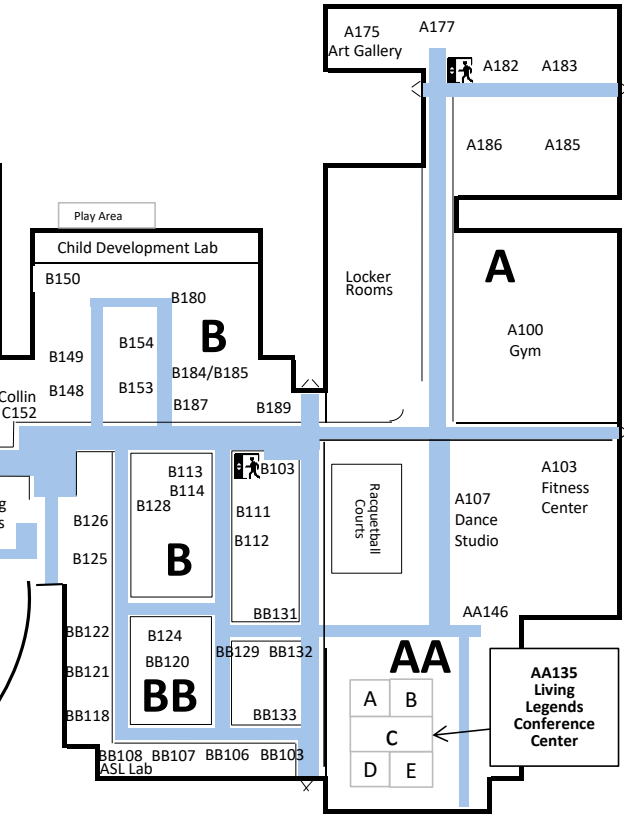

Parking Lot 8

Parking Lot 7

Parking Lot 6

Parking Lot 5

Parking Lot 3

Parking Lot 1

Parking Lot 4

Parking Lot 2

TO MAIN BUILDING

PLANO CAMPUS LIBRARY
FIRST FLOOR

LEGEND

CATALOG Search Books, DVDs, etc.
WC Wheelchair Accessible

TO MAIN BUILDING

PLANO CAMPUS LIBRARY
SECOND FLOOR

PLANO CAMPUS

NORTH

Entrance

Parking Lot 12
470 spots

Parking Lot 13
471 spots

Parking Lot 11
270 spots

Parking Lot 10
148 spots

Parking lot 1
243 spots

Parking lot 2
365 spots

Parking lot 3
158 spots

Conference Center

Art Gallery

MAIN CAMPUS

LIBRARY

POLICE

JUPITER

Spring

Creek