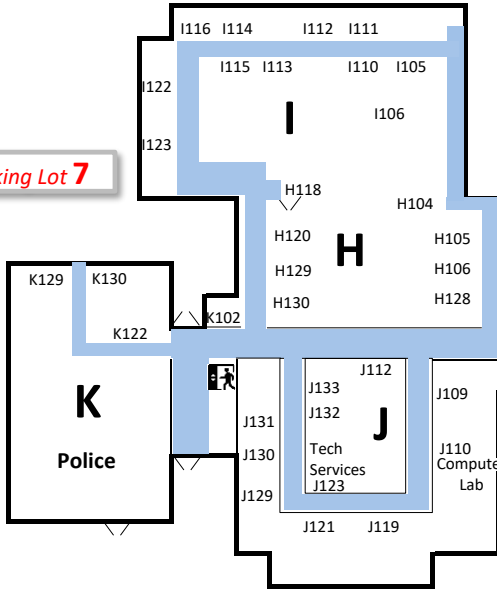

Parking Lot 8

Parking Lot 7

Parking Lot 6

Parking Lot 5

Parking Lot 3

Parking Lot 1

Parking Lot 4

Parking Lot 2

TO MAIN BUILDING

PLANO CAMPUS LIBRARY
FIRST FLOOR

LEGEND

CATALOG Search Books, DVDs, etc.
WC Wheelchair Accessible

TO MAIN BUILDING

PLANO CAMPUS LIBRARY
SECOND FLOOR

PLANO CAMPUS

NORTH

Entrance

Parking Lot 12
470 spots

Parking Lot 13
471 spots

Parking Lot 11
270 spots

Parking Lot 10
148 spots

Parking lot 1
243 spots

Parking lot 2
365 spots

Parking lot 3
158 spots