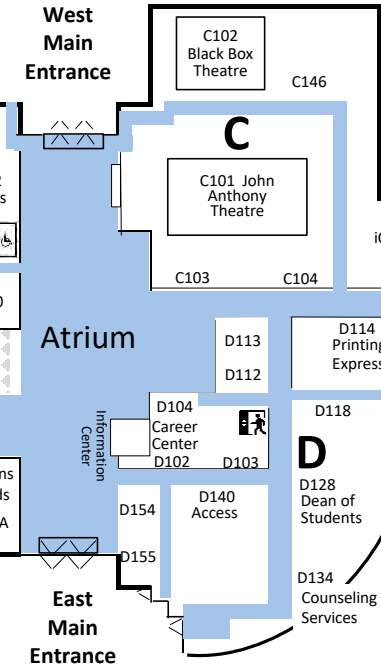

Parking Lot 8

Parking Lot 7

Parking Lot 6

Parking Lot 5

Parking Lot 3

Parking Lot 1

Parking Lot 4

Parking Lot 2

TO MAIN BUILDING

PLANO CAMPUS LIBRARY
FIRST FLOOR

LEGEND

CATALOG Search Books, DVDs, etc.
WC Wheelchair Accessible

TO MAIN BUILDING

PLANO CAMPUS LIBRARY
SECOND FLOOR

PLANO CAMPUS

NORTH

Entrance

Parking Lot 12
470 spots

Parking Lot 13
471 spots

Parking Lot 11
270 spots

Parking Lot 10
148 spots

Parking lot 1
243 spots

Parking lot 2
365 spots

Parking lot 3
158 spots

Parking lot 4
365 spots

Parking lot 5
155 spots

Parking lot 6
273 spots

Parking Lot 9
176 spots

Parking Lot 8
309 spots

Parking Lot 7
83 spots

Outer ring road
31 Spots

GYM