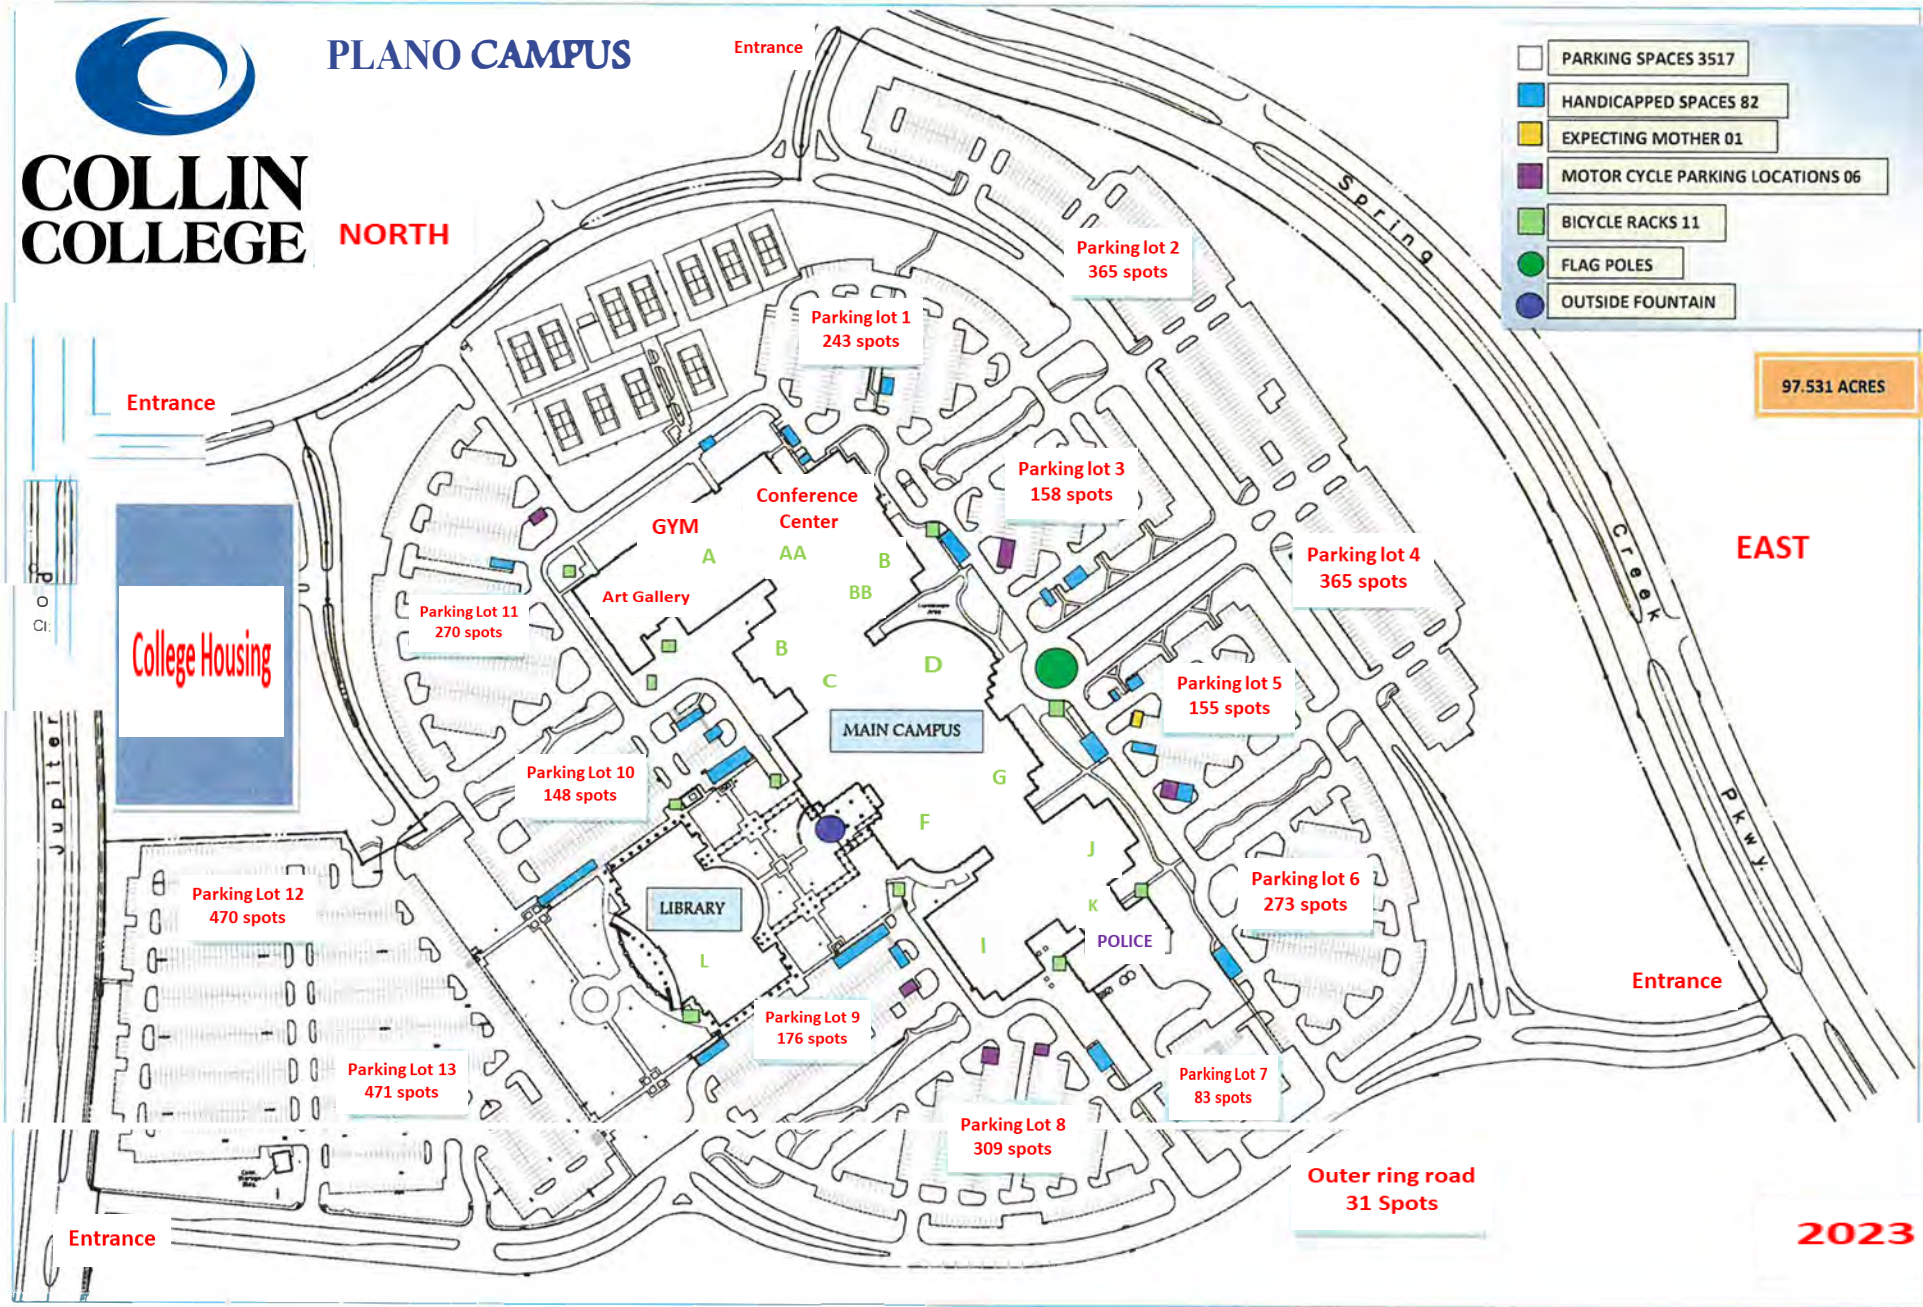

Entrance

- PARKING SPACES 3517
- HANDICAPPED SPACES 82
- EXPECTING MOTHER 01
- MOTOR CYCLE PARKING LOCATIONS 06
- BICYCLE RACKS 11
- FLAG POLES
- OUTSIDE FOUNTAIN

97.531 ACRES

EAST

Entrance

2023

College Housing

Entrance

Parking Lot 12
470 spots

Parking Lot 13
471 spots

Parking Lot 11
270 spots

Parking Lot 10
148 spots

Parking lot 1
243 spots

Parking lot 2
365 spots

Parking lot 3
158 spots

Parking lot 4
365 spots

Parking lot 5
155 spots

Parking lot 6
273 spots

Parking Lot 9
176 spots

Parking Lot 8
309 spots

Parking Lot 7
83 spots

Outer ring road
31 Spots

GYM

Conference Center

Art Gallery

MAIN CAMPUS

LIBRARY

POLICE

JUPITER

Spring

Creek