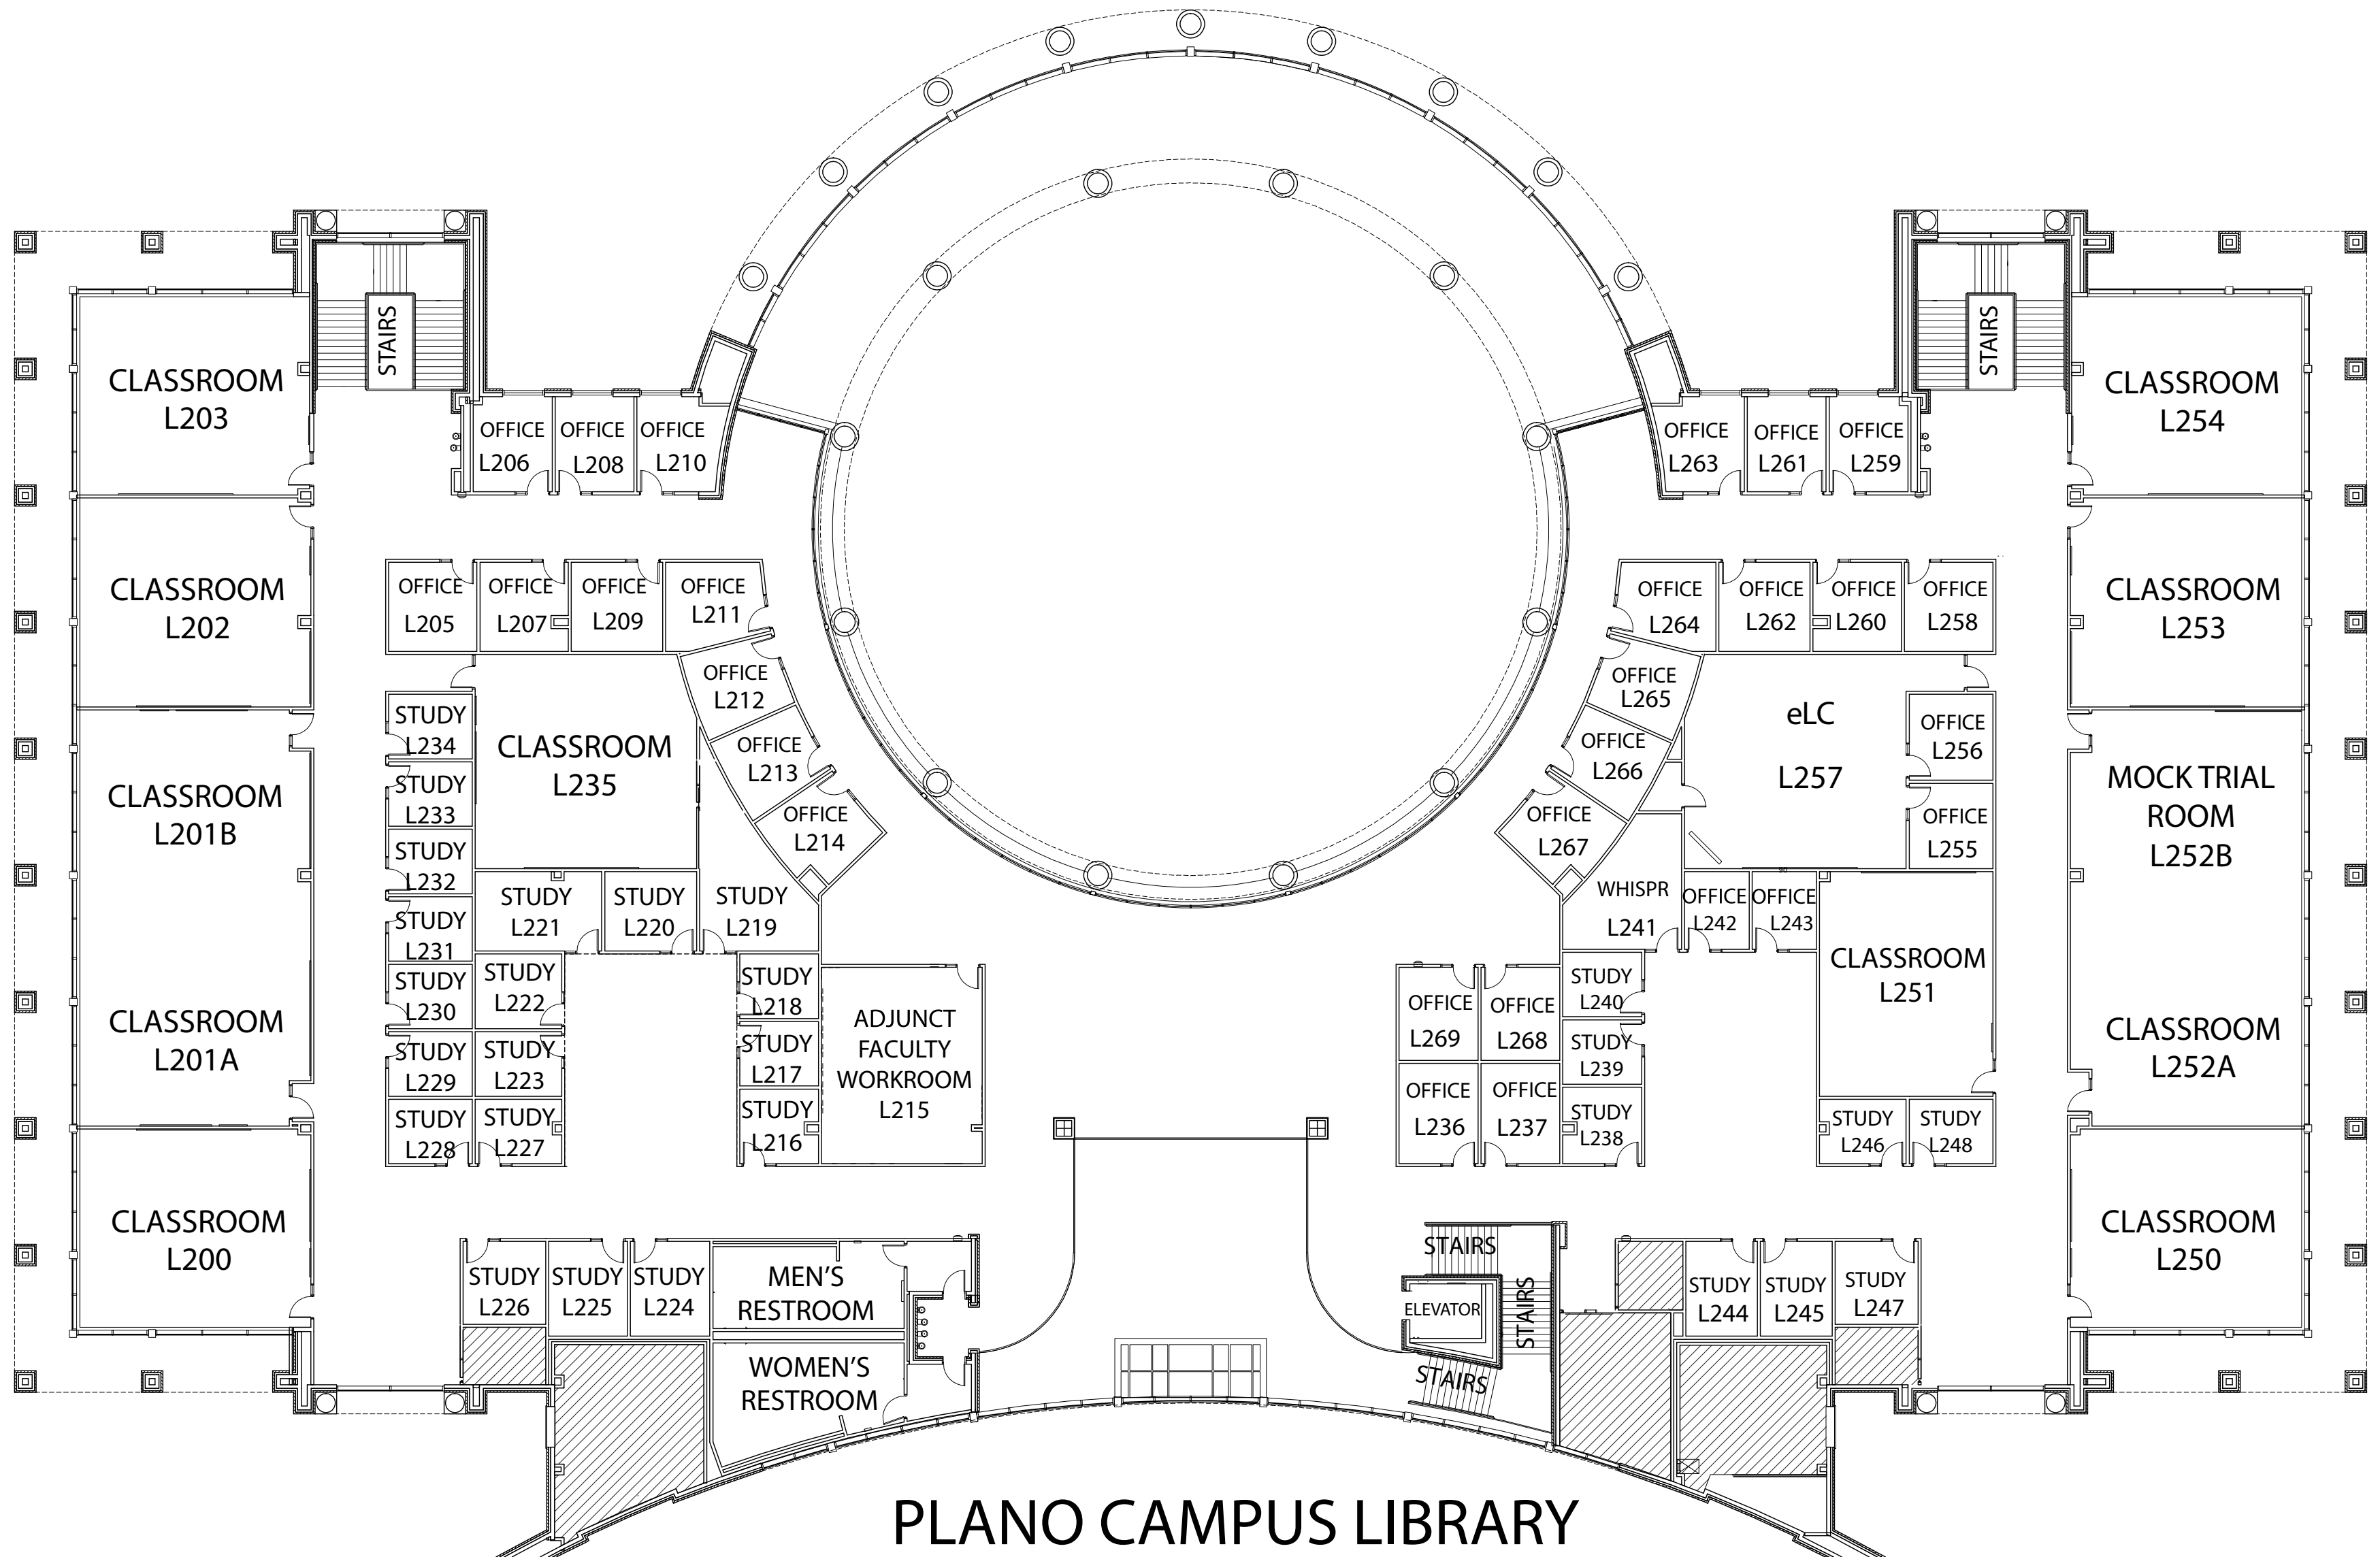

TO MAIN BUILDING

PLANO CAMPUS LIBRARY
FIRST FLOOR

LEGEND

CATALOG Search Books, DVDs, etc.
WC Wheelchair Accessible

TO MAIN BUILDING

PLANO CAMPUS LIBRARY
SECOND FLOOR

PLANO CAMPUS

NORTH

Entrance

Parking Lot 12
470 spots

Parking Lot 13
471 spots

Parking Lot 11
270 spots

Parking Lot 10
148 spots

Parking lot 1
243 spots

Parking lot 2
365 spots

Parking lot 3
158 spots