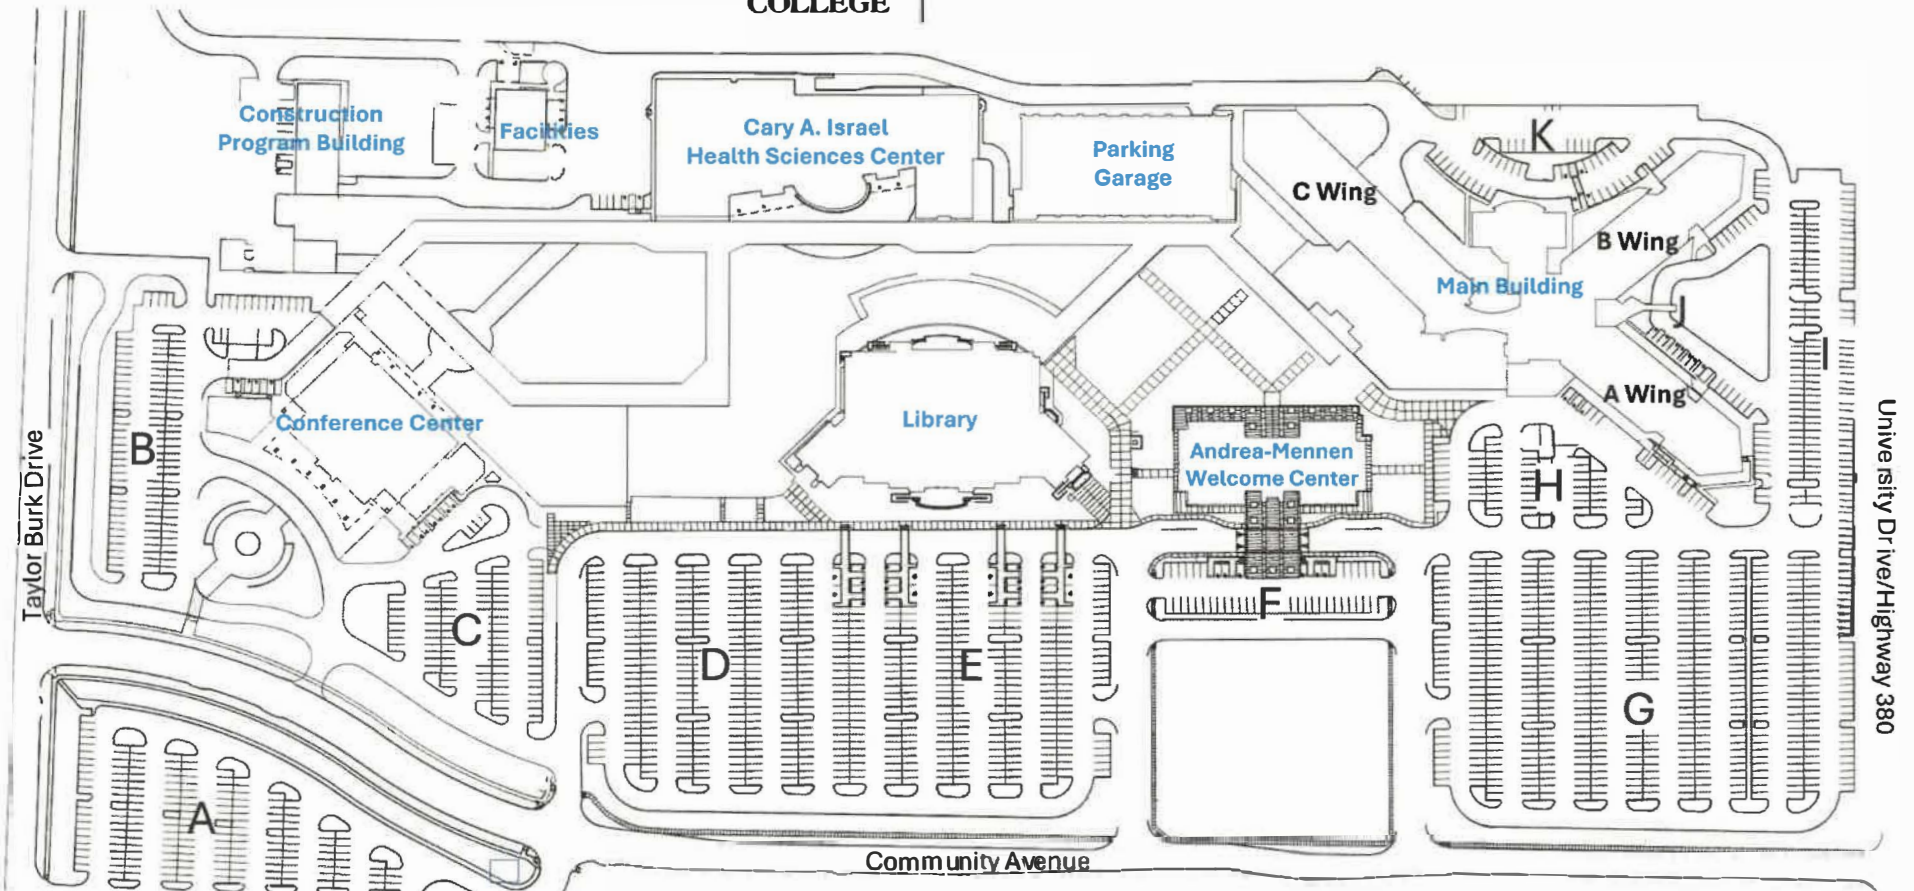

**Welcome Center Spaces Building Room Number Max Capacity Features**

Small Conference Room	CC	W101P	9	Newline Touchscreen Monitor 70" w/built in computer and camera, Wireless Keyboard & Mouse, Conference Table w/power and HDMI cable
Small Conference Room	CC	W200D	12	Newline Touchscreen Monitor 70" w/built in computer and camera, Wireless Keyboard & Mouse, Click Share, Conference Table w/power built-in
WC Multi-purpose Room	CC	W105	78	Projector, Screen, Panasonic 65" Monitor, Mic - Handheld, Mic- Wireless/Lapel, Gooseneck Mic (Podium mic), Touchpanel, Wireless Keyboard & Mouse, Whiteboard

**Event Area Building Room Number Max Capacity**

CC B117 - AA Dean's Suite	CC	B117	100
---------------------------	----	------	-----

**Andrea –Mennen Welcome Center:**

- Admissions – W100
- Advising – W100
- Career Center – W104
- Counseling/ACCESS – W200
- Financial Aid - W100
- Student Financial Services – W100
- Testing Center – W206
- Veterans Resource Center – W204