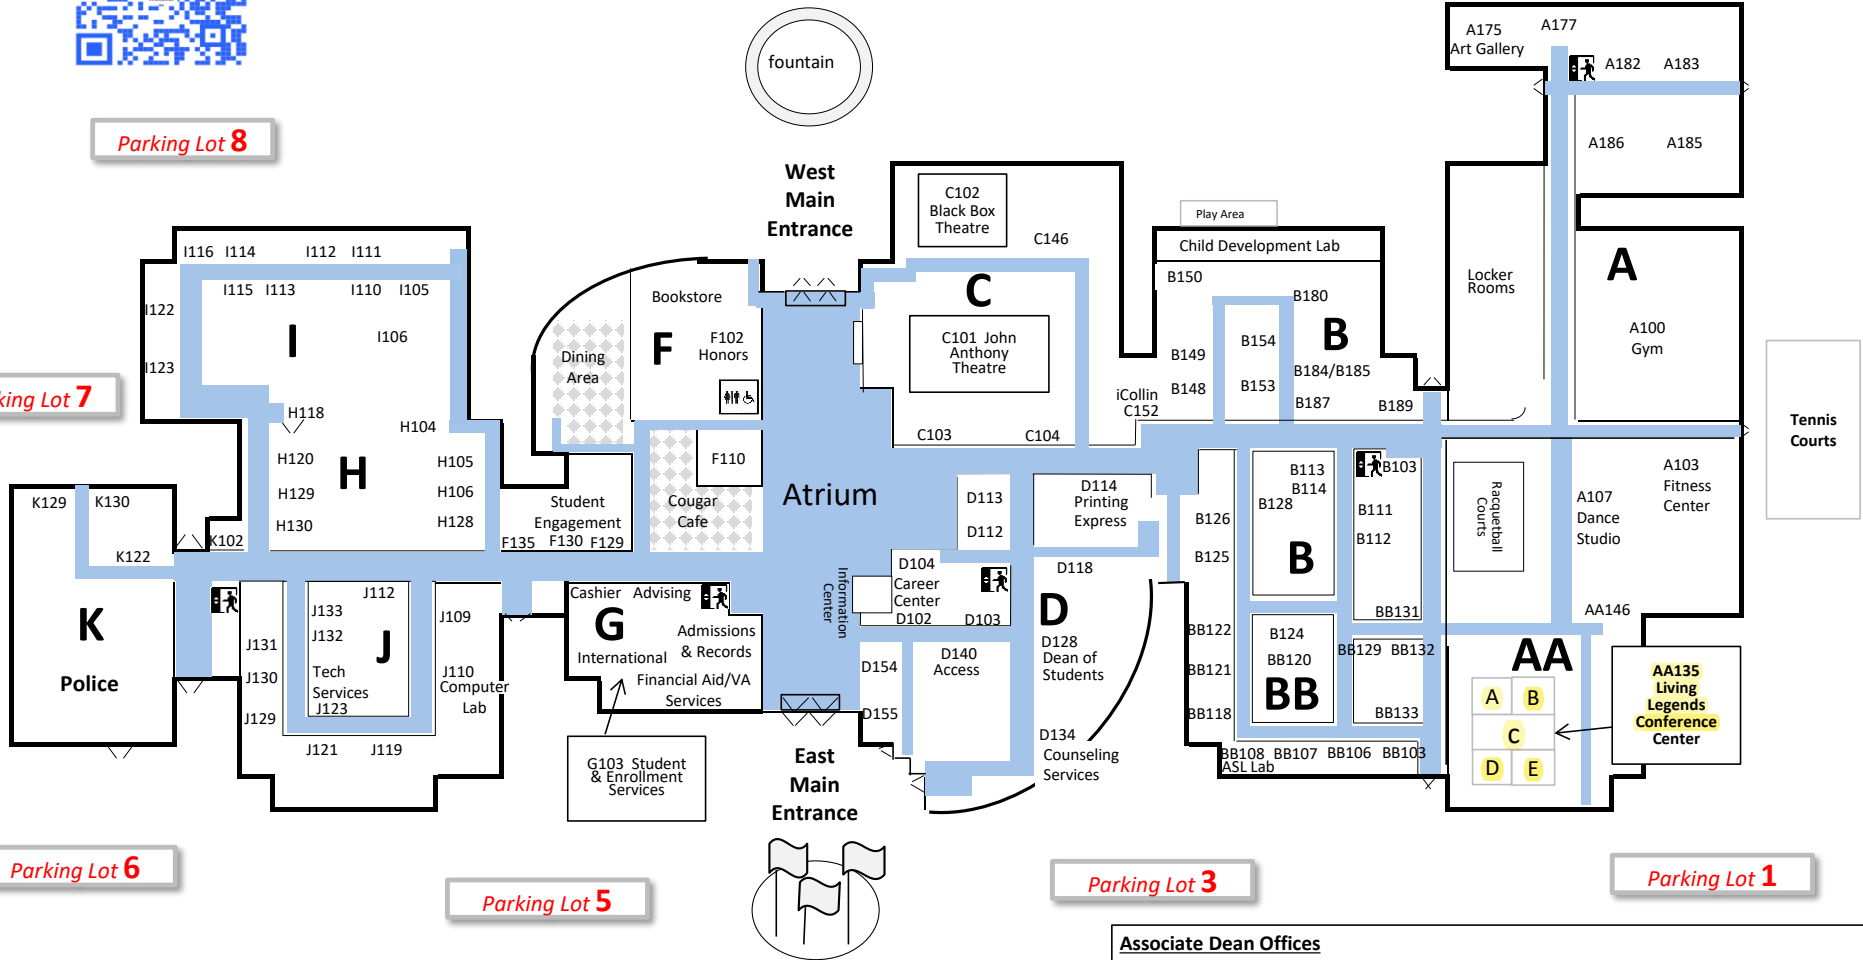

Campus	Room Number	Max Capacity	Features
--------	-------------	--------------	----------

Room Type: Event Area

The Outdoor Learning Space	Near Cypress Grove		Outdoor Space
----------------------------	--------------------	--	---------------

Plano Campus
1st Floor

Parking Lot 13

Parking Lot 12

Oak Point Center
(972) 941-7540

Student Housing
(972) 881-5151

Parking Lot 9

Parking Lot 10

Parking Lot 11

Parking Lot 8

Parking Lot 7

Parking Lot 6

Parking Lot 5

Parking Lot 3

Parking Lot 1

Associate Dean Offices

- A220** ENGL,PHIL,INRW
- B189** ACCT,ASL,BUSI,COMM,DMATH,ECON,ESL,FRLN,HUMA,IEP,IPPD,LANG,SPCH
- J112** ANTH,BIO,BITC,CHEM,ENVR,GEOL,GOVT,HIST,KINE,MATH,PSYC,PHYS,SOCI
- K102** ART,CDEC,COMM DESIGN,DANC,DRAMA,EDUC,FLMC,GAME,MUSIC,PHOTO
- PRC** CADD,CISC,COSC,CRIJ,ENGIN,GEOSPA,HOSP,OFFICE,PARA,REAL