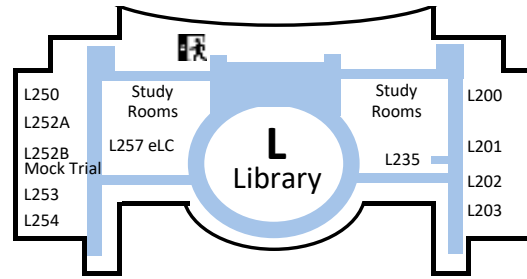

**Plano Campus
2nd Floor**