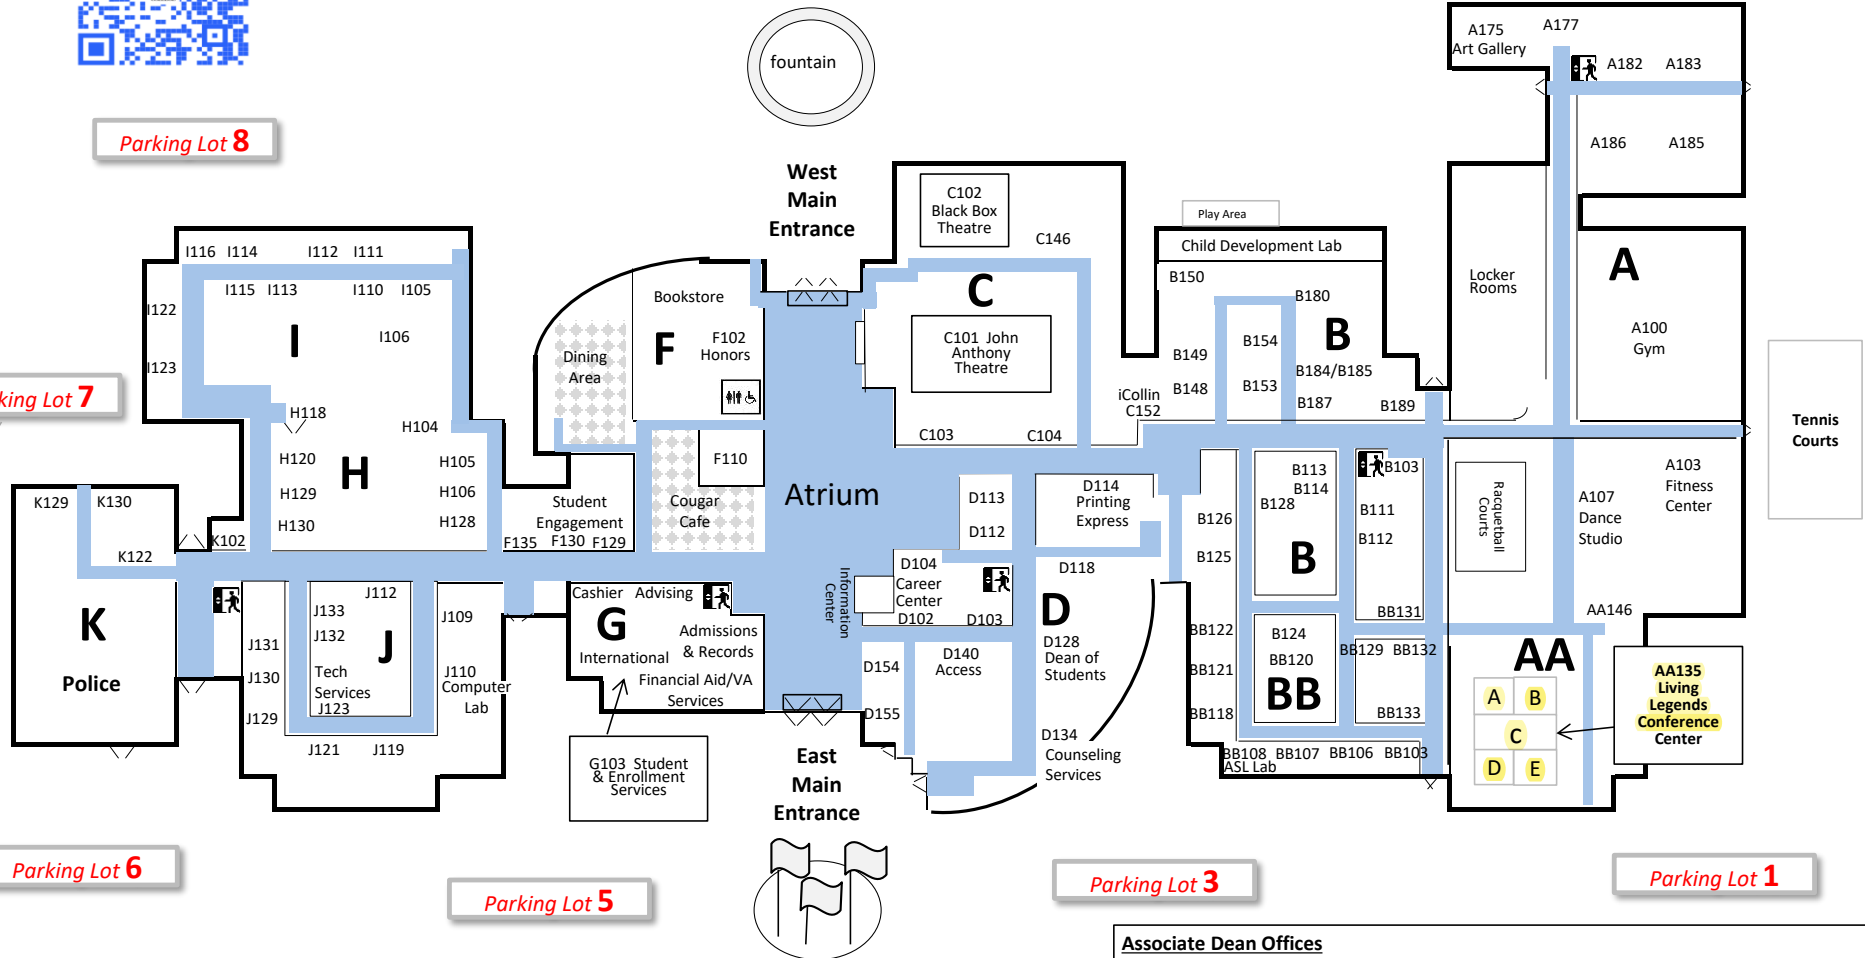

Room Type: Lab - Computer COSC			
SC	D224	30	Half Podium, Printer, Screen, Whiteboard, Window, HoverCam
SC	I122	24	HoverCam, Doc Cam, Half Podium, Printer, Screen, Whiteboard

Room Type: Lab - Computer CISCO			
SC	I123	24	Doc Cam, Half Podium, Printer, Screen, Whiteboard, HoverCam

Plano Campus
1st Floor

Parking Lot 13

Parking Lot 12

Oak Point Center
(972) 941-7540 →

Student Housing
(972) 881-5151

Parking Lot 9

Parking Lot 10

Parking Lot 11

Parking Lot 8

Parking Lot 7

Parking Lot 6

Parking Lot 5

Parking Lot 3

Parking Lot 1

Associate Dean Offices

- A220** ENGL,PHIL,INRW
- B189** ACCT,ASL,BUSI,COMM,DMATH,ECON,ESL,FRLN,HUMA,IEP,IPPD,LANG,SPCH
- J112** ANTH,BIO,BITC,CHEM,ENVR,GEOL,GOVT,HIST,KINE,MATH,PSYC,PHYS,SOCI
- K102** ART,CDEC,COMM DESIGN,DANC,DRAMA,EDUC,FLMC,GAME,MUSIC,PHOTO
- PRC** CADD,CISC,COSC,CRIJ,ENGIN,GEOSPA,HOSP,OFFICE,PARA,REAL