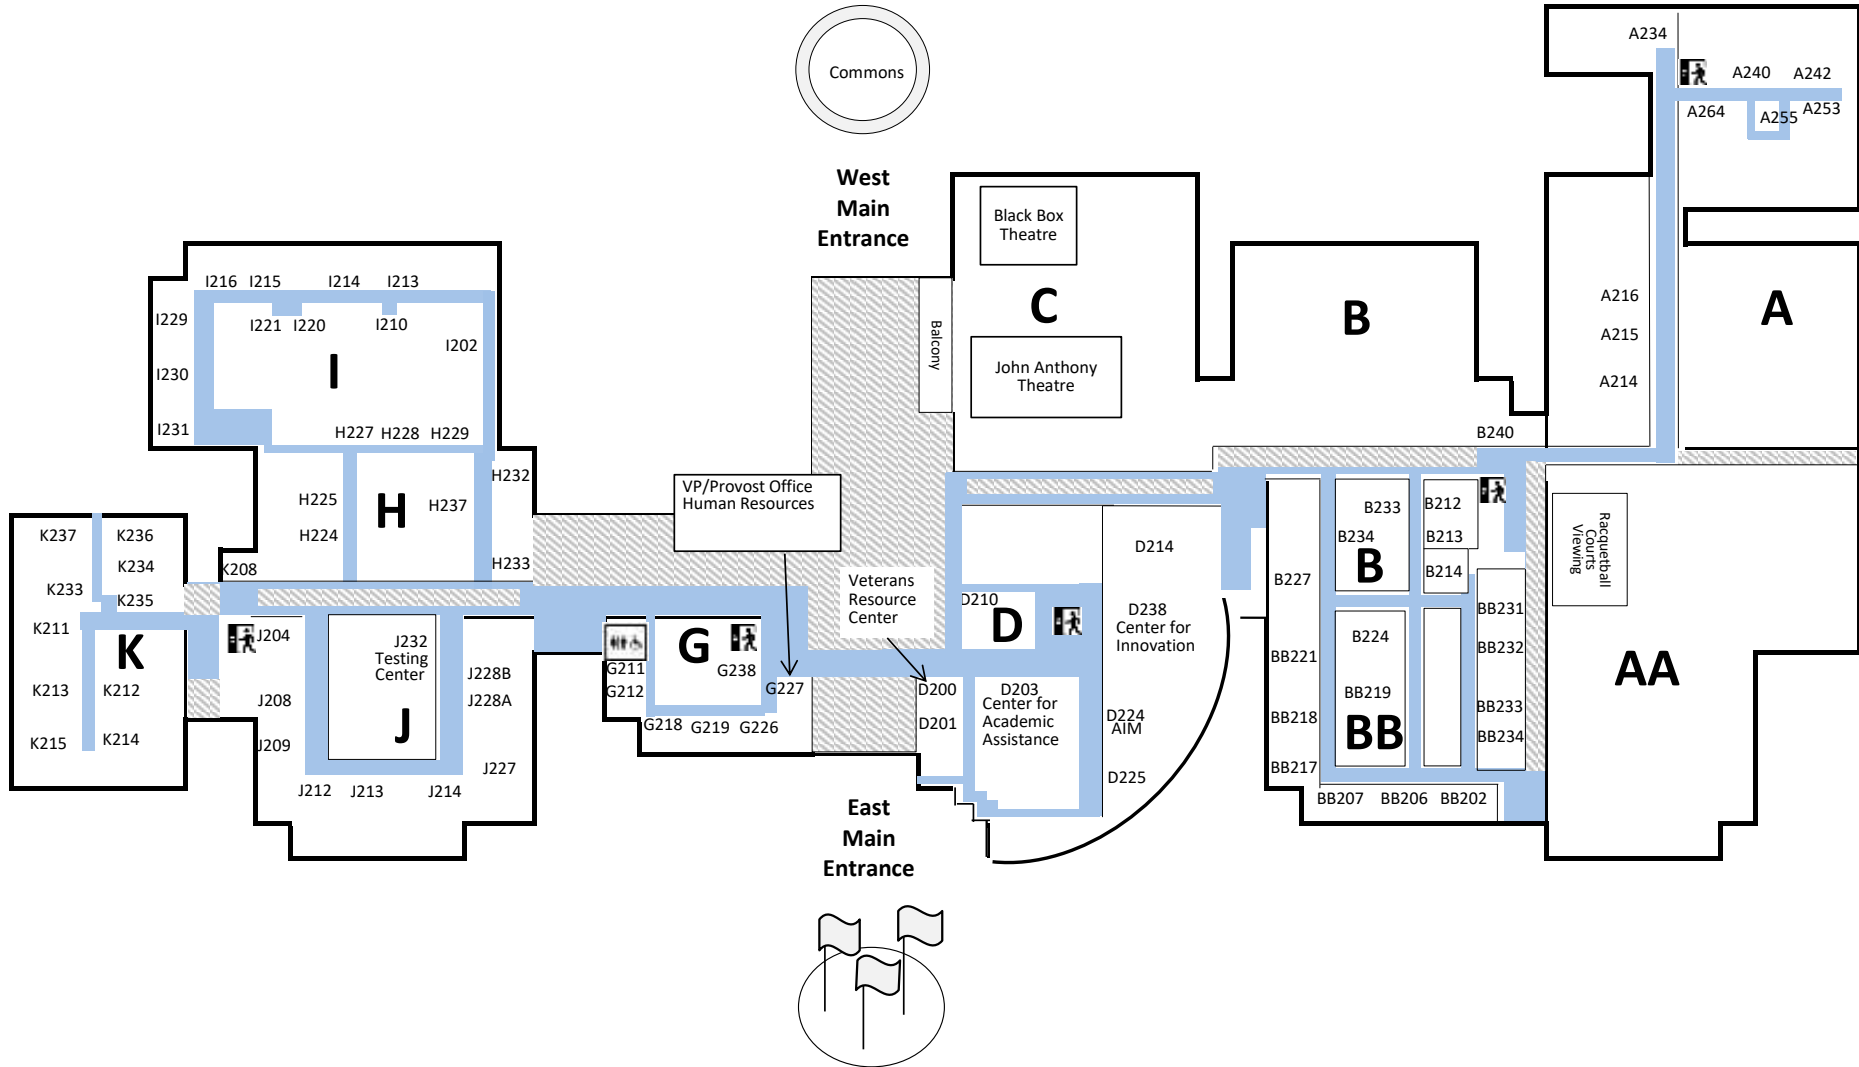

**Plano Campus
2nd Floor**