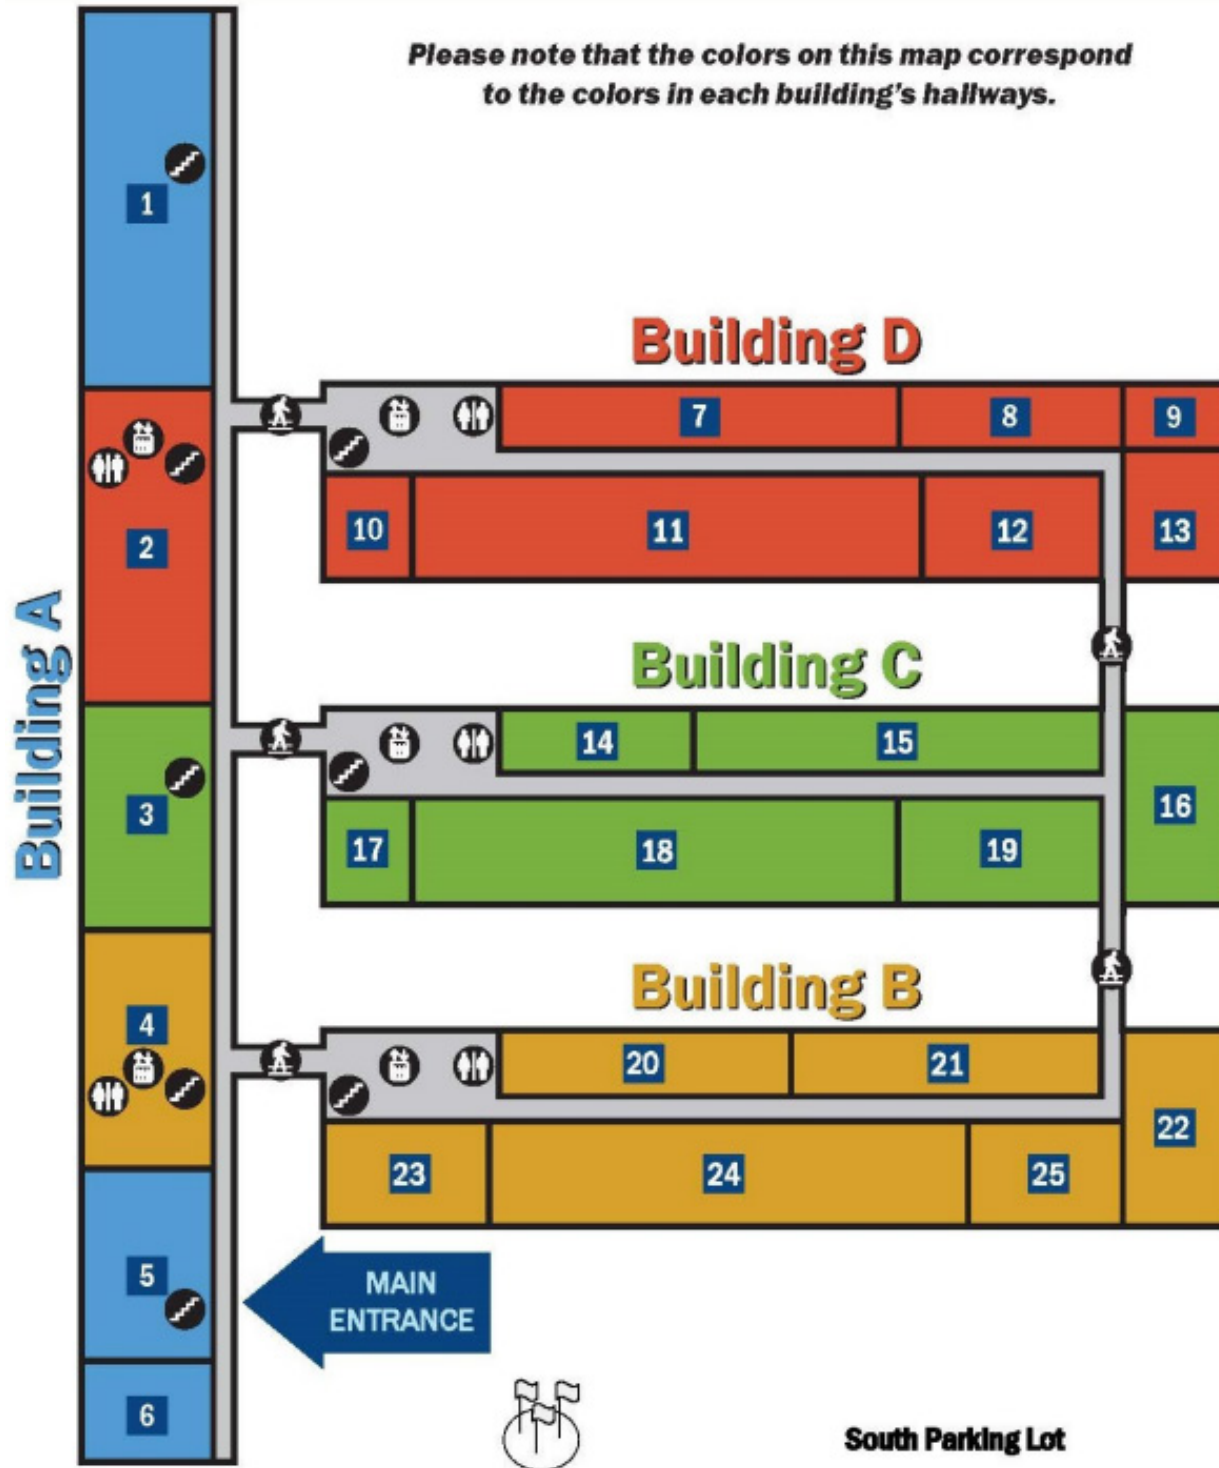

**Building A**

Please note that the colors on this map correspond to the colors in each building's hallways.

**Building D**

**Building C**

**Building B**

**Parking Garage**

# LEVEL 0

- 1 Science Labs
- 2 Director/Faculty/  
Instruction Offices
- 3 General Classrooms
- 4 Open Study Area
- 5 General Classrooms
- 6 General Classrooms
- 7 General Classrooms
- 8 General Classrooms
- 9 Computer Classrooms
- 10 Academic Affairs Dean/  
Student Support Services
- 11 Testing Center
- 12 Facilities/Plant  
Operations/Receiving
- 13 Campus Police
- 14 Bookstore

-  Stairs
-  Restrooms
-  Elevators

# LEVEL 1

Please note that the colors on this map correspond to the colors in each building's hallways.

- 1 Cougar Café/North Terrace
- 2 Veterans Resource Center/  
Exercise Science Lab
- 3 Academic Alliance Administration
- 4 Dean of Students/eLearning Center
- 5 Information Center/One-Stop-Shop
- 6 South Terrace
- 7 Alignment, Transmission, and  
Engine Classrooms
- 8 Tool Room
- 9 Paint Booths
- 10 Andrea-Mennen Family Foundation  
Steering and Suspension Lab
- 11 Flat/Lift Bays
- 12 Collision Labs
- 13 Paint Labs
- 14 Hilti Tool Lab
- 15 Construction Classrooms
- 16 Electrical Lab
- 17 Safety Lab
- 18 Shared Build Labs
- 19 Plumbing Lab
- 20 Advanced Electrical Classrooms
- 21 HVAC Classrooms
- 22 Welding Lab
- 23 KONE Conference Center
- 24 HVAC Labs
- 25 Welding Classroom