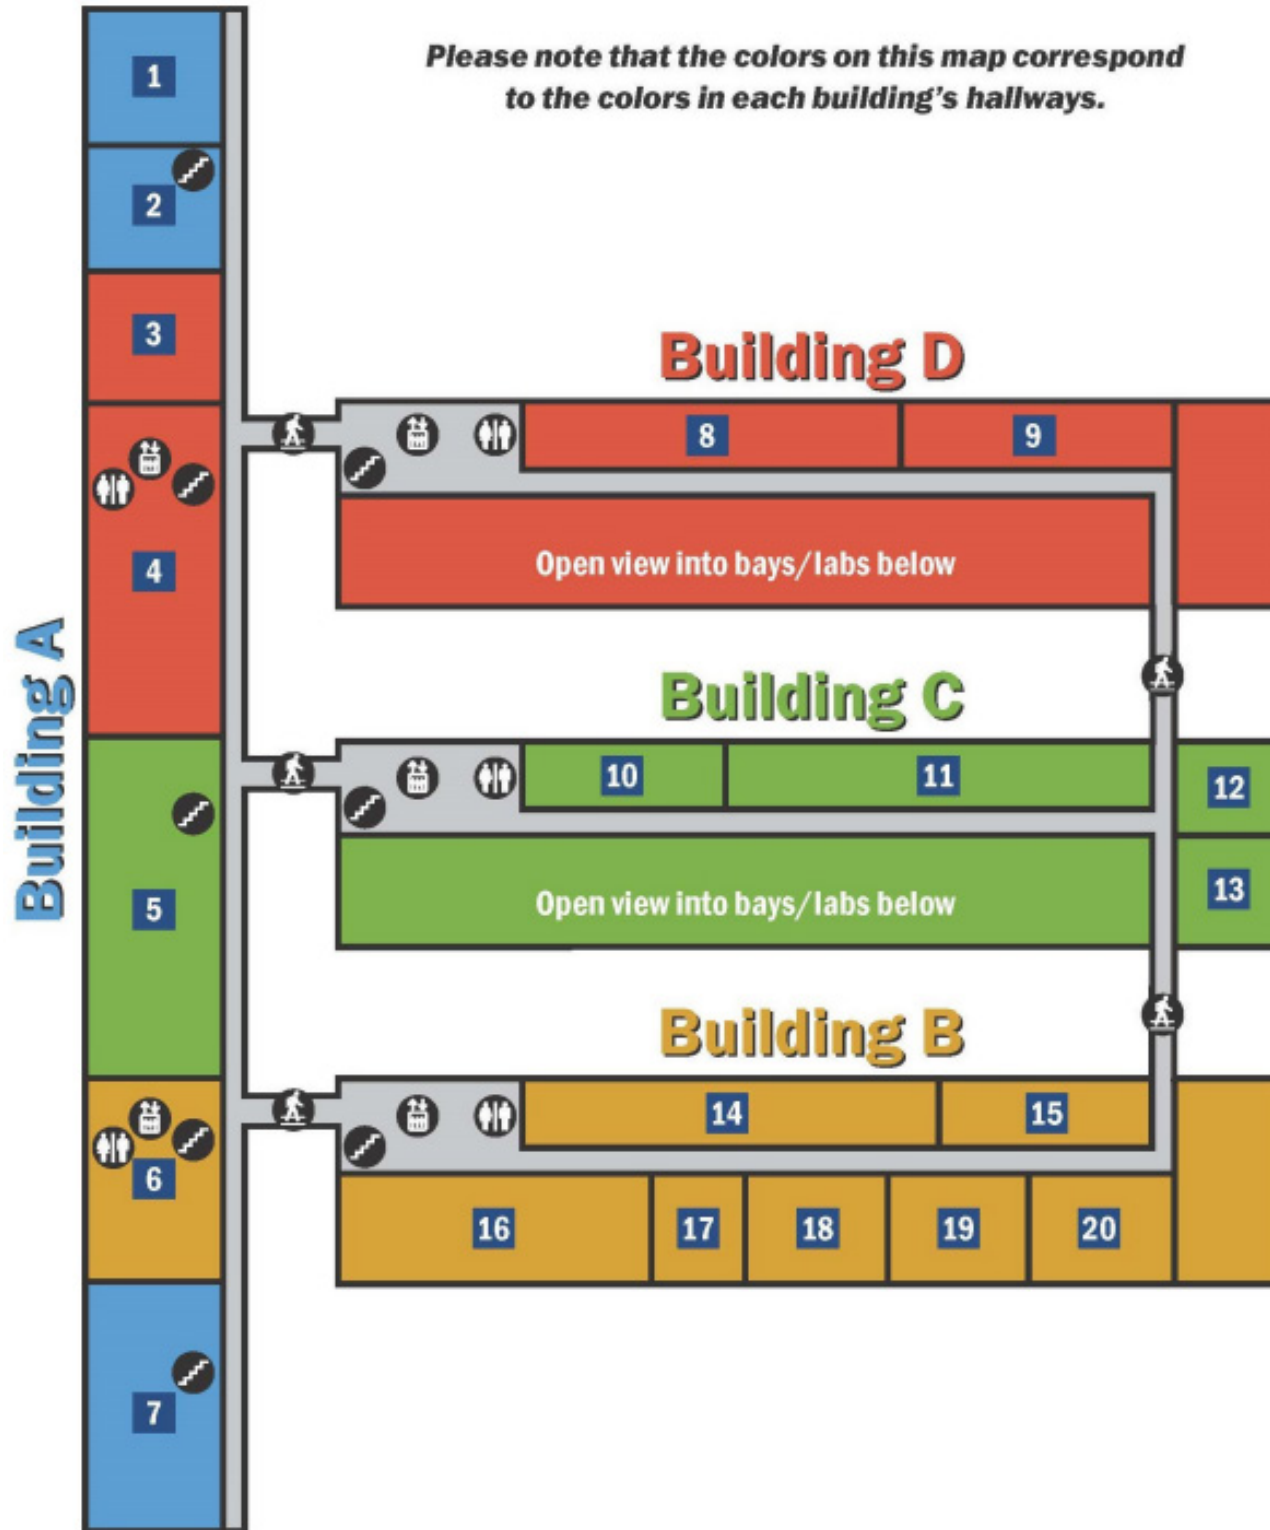

LEVEL 2

Please note that the colors on this map correspond to the colors in each building's hallways.

1. 1 Library
2. 2 Anthony Peterson Center for Academic Assistance
3. 3 Health Sciences/Pharmacy Classrooms
4. 4 Health Sciences Classrooms/Labs
5. 5 Vocational Nursing Classrooms/Labs
6. 6 TAMU Engineering Academy
7. 7 Campus Provost/Workforce Dean
8. 8 Automotive/Collision Classrooms
9. 9 Director/Faculty/Instruction Offices
10. 10 Construction Computer Labs
11. 11 Director/Faculty/Instruction Offices
12. 12 CADD Classrooms
13. 13 3D Printing Lab
14. 14 General Classrooms
15. 15 Director/Faculty/Instruction Offices
16. 16 Computer Networking Classrooms
17. 17 Director/Faculty/Instruction Offices
18. 18 Advanced Manufacturing Classrooms/Labs
19. 19 Robotics Lab
20. 20 Biomedical Equipment Lab

- Stairs
- Restrooms
- Elevators
- Pedestrian Walkways