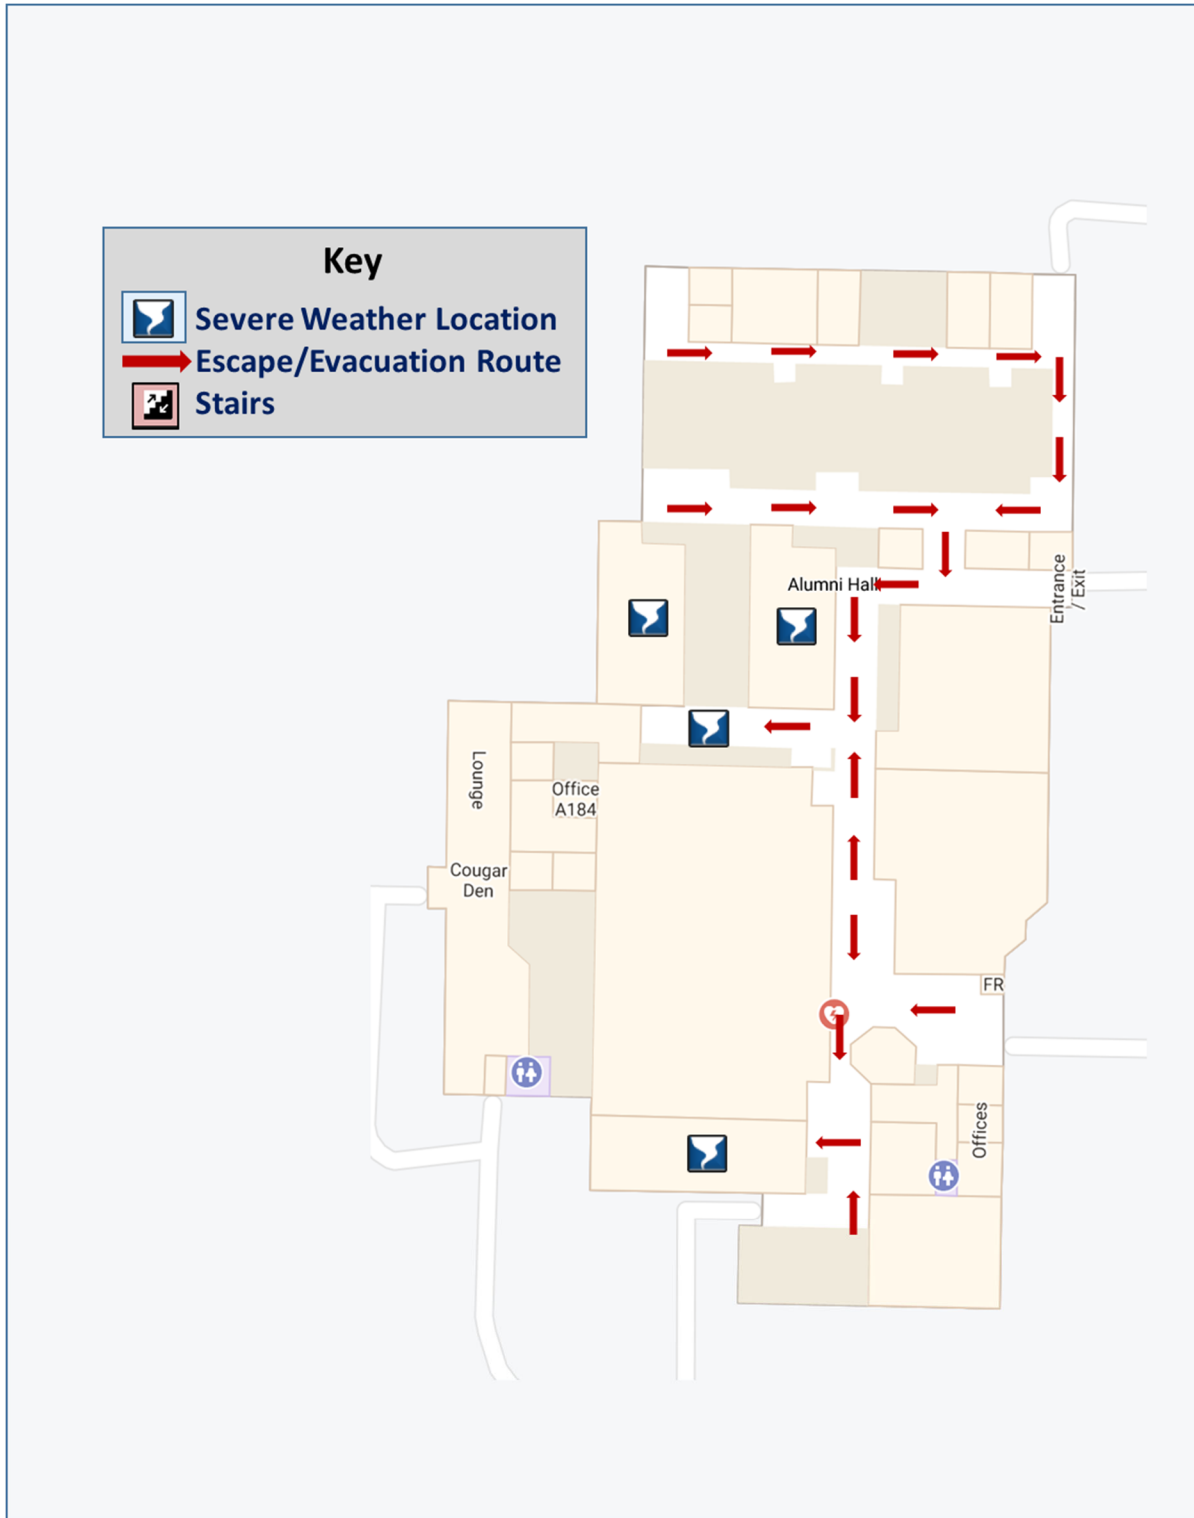

**Figure 4. Frisco Campus,
Active Assailant Support Facilities**

Figure 5. Frisco Campus, Alumni Hall, Shelter Map

Figure 6. Frisco Campus, University Hall, Shelter Map

Figure 7. Frisco Campus, Founders Hall, Shelter Map

Figure 8. Frisco Campus, Lawler Hall, Shelter Map

Figure 9. Frisco Campus, Heritage Hall, Shelter Map

Figure 10. Frisco Campus, Building J, Shelter Map

Figure 11. Frisco Campus, Conference Center, Shelter Map

Figure 12. Frisco Campus, Library, Shelter Map

Figure 13.. Frisco Campus, Rally Locations Evacuation Map

Figure 14. Frisco Campus, Alumni Hall, Evacuation Map

Figure 15. Frisco Campus, University Hall, Evacuation Map