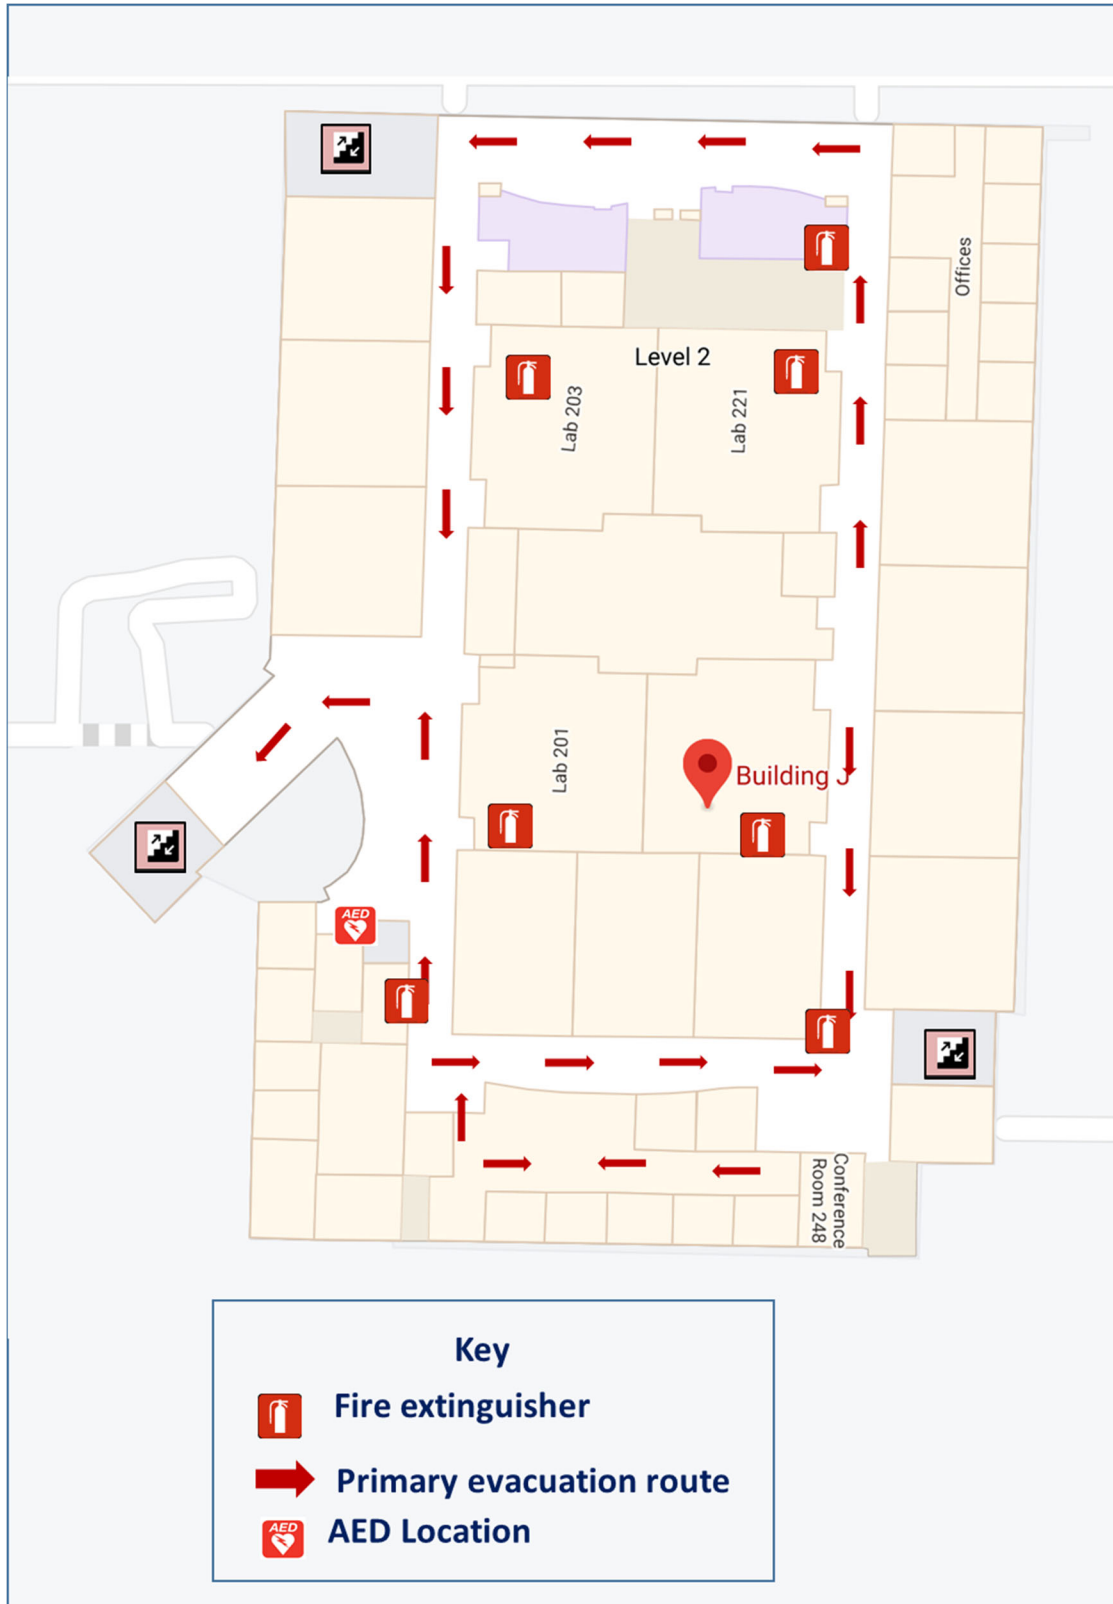

Figure 12. Frisco Campus, Library, Shelter Map

Figure 13.. Frisco Campus, Rally Locations Evacuation Map

Figure 14. Frisco Campus, Alumni Hall, Evacuation Map

Figure 15. Frisco Campus, University Hall, Evacuation Map

Figure 16. Frisco Campus, Founders Hall, Floor 1, Evacuation Map

Figure 17. Frisco Campus, Founders Hall, Floor 2, Evacuation Map

Figure 18. Frisco Campus, Lawler Hall, Floor 1, Evacuation Map

Figure 19. Frisco Campus, Lawler Hall, Floor 2, Evacuation Map

Figure 20. Frisco Campus, Heritage Hall, Floor 1, Evacuation Map

Figure 21. Frisco Campus, Heritage Hall, Floor 2, Evacuation Map

Figure 22. Frisco Campus, Building J, Floor 1, Evacuation Map

Figure 23. Frisco Campus, Building J, Floor 2, Evacuation Map

Figure 24. Frisco Campus, Conference Center, Evacuation Map

Figure 25. Frisco Campus, Library, Floor 1, Evacuation Map

Figure 26. Frisco Campus, Library, Floor 2, Evacuation Map