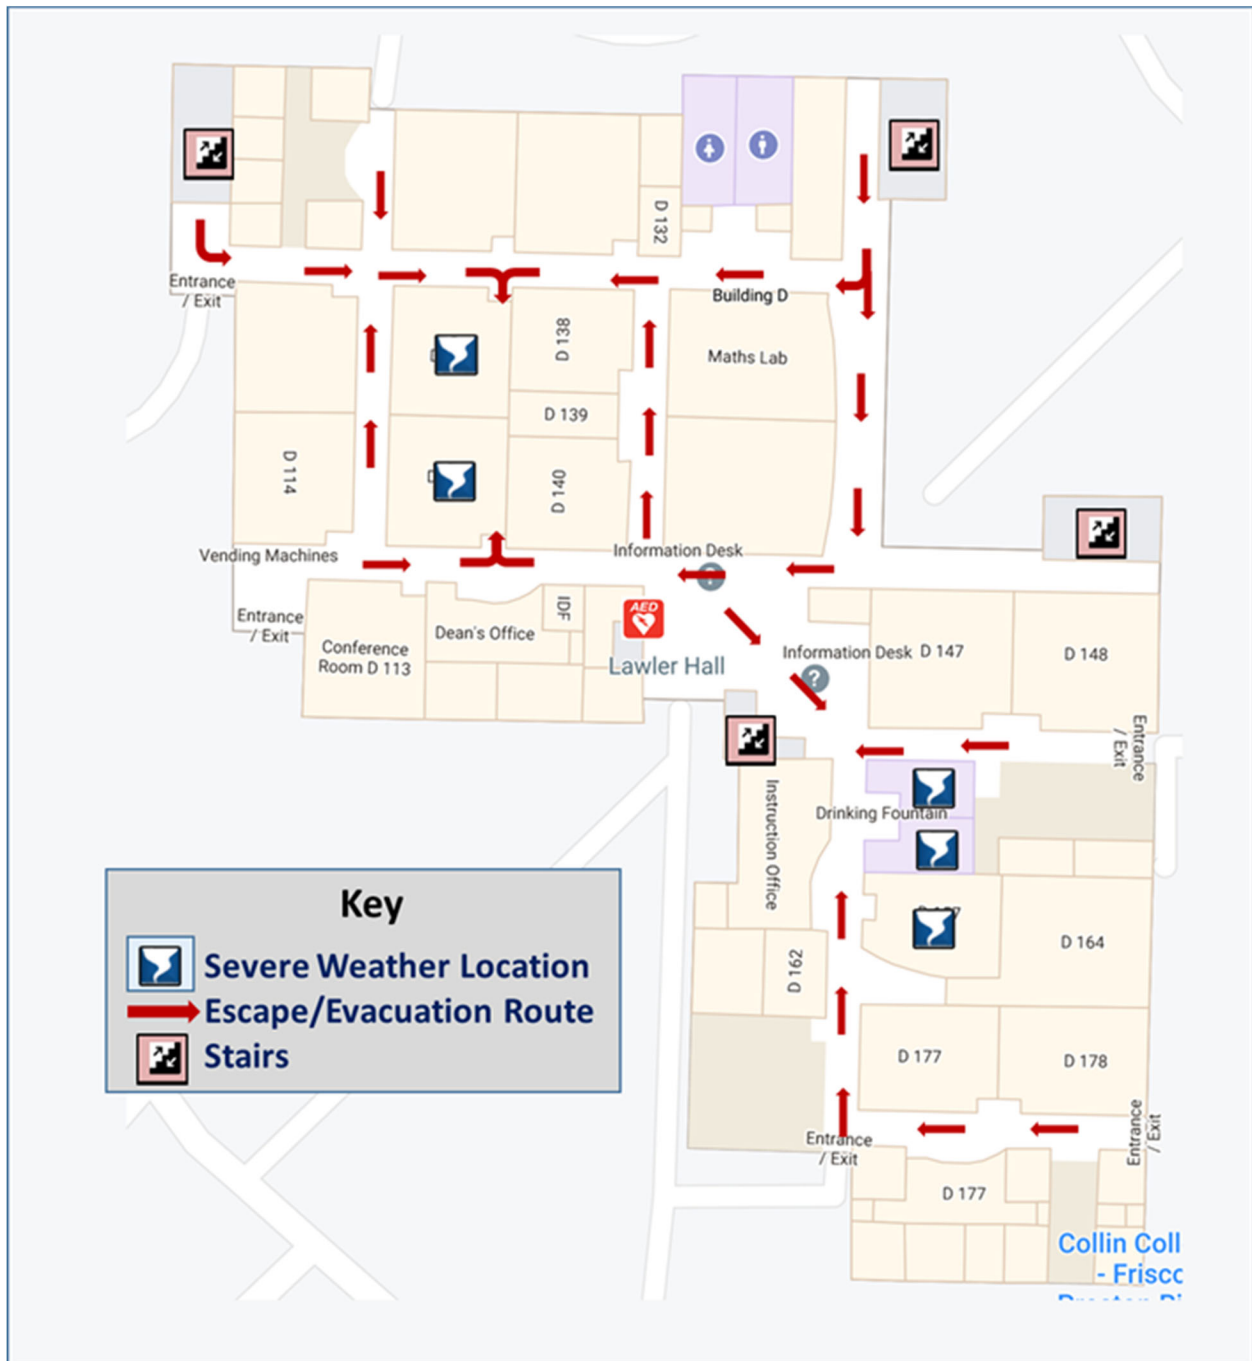

**Figure 4. Frisco Campus,
Active Assailant Support Facilities**

Figure 5. Frisco Campus, Alumni Hall, Shelter Map

Figure 6. Frisco Campus, University Hall, Shelter Map

Figure 7. Frisco Campus, Founders Hall, Shelter Map

Figure 8. Frisco Campus, Lawler Hall, Shelter Map

Figure 9. Frisco Campus, Heritage Hall, Shelter Map

Figure 10. Frisco Campus, Building J, Shelter Map

Figure 11. Frisco Campus, Conference Center, Shelter Map

Figure 12. Frisco Campus, Library, Shelter Map

Figure 13.. Frisco Campus, Rally Locations Evacuation Map

Figure 14. Frisco Campus, Alumni Hall, Evacuation Map

Figure 15. Frisco Campus, University Hall, Evacuation Map

Figure 16. Frisco Campus, Founders Hall, Floor 1, Evacuation Map

Figure 17. Frisco Campus, Founders Hall, Floor 2, Evacuation Map

Figure 18. Frisco Campus, Lawler Hall, Floor 1, Evacuation Map

Figure 19. Frisco Campus, Lawler Hall, Floor 2, Evacuation Map