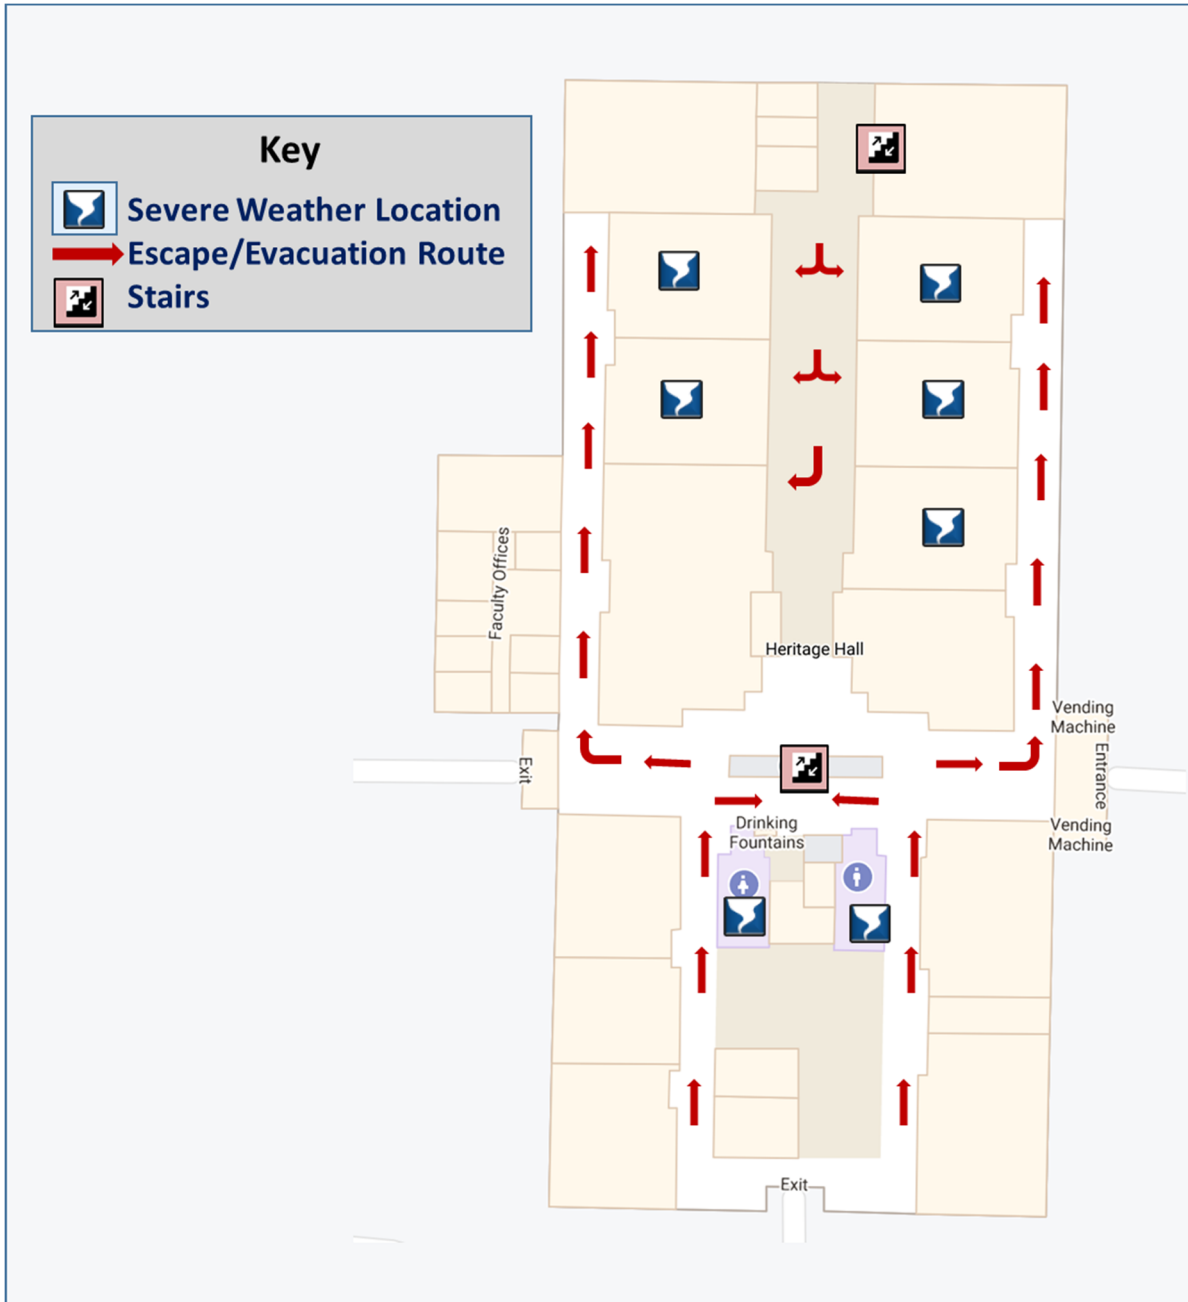

**Figure 4. Frisco Campus,
Active Assailant Support Facilities**

Figure 5. Frisco Campus, Alumni Hall, Shelter Map

Figure 6. Frisco Campus, University Hall, Shelter Map

Figure 7. Frisco Campus, Founders Hall, Shelter Map

Figure 8. Frisco Campus, Lawler Hall, Shelter Map

Figure 9. Frisco Campus, Heritage Hall, Shelter Map

Figure 10. Frisco Campus, Building J, Shelter Map

Figure 11. Frisco Campus, Conference Center, Shelter Map

Figure 12. Frisco Campus, Library, Shelter Map

Figure 13.. Frisco Campus, Rally Locations Evacuation Map

Figure 14. Frisco Campus, Alumni Hall, Evacuation Map

Figure 15. Frisco Campus, University Hall, Evacuation Map