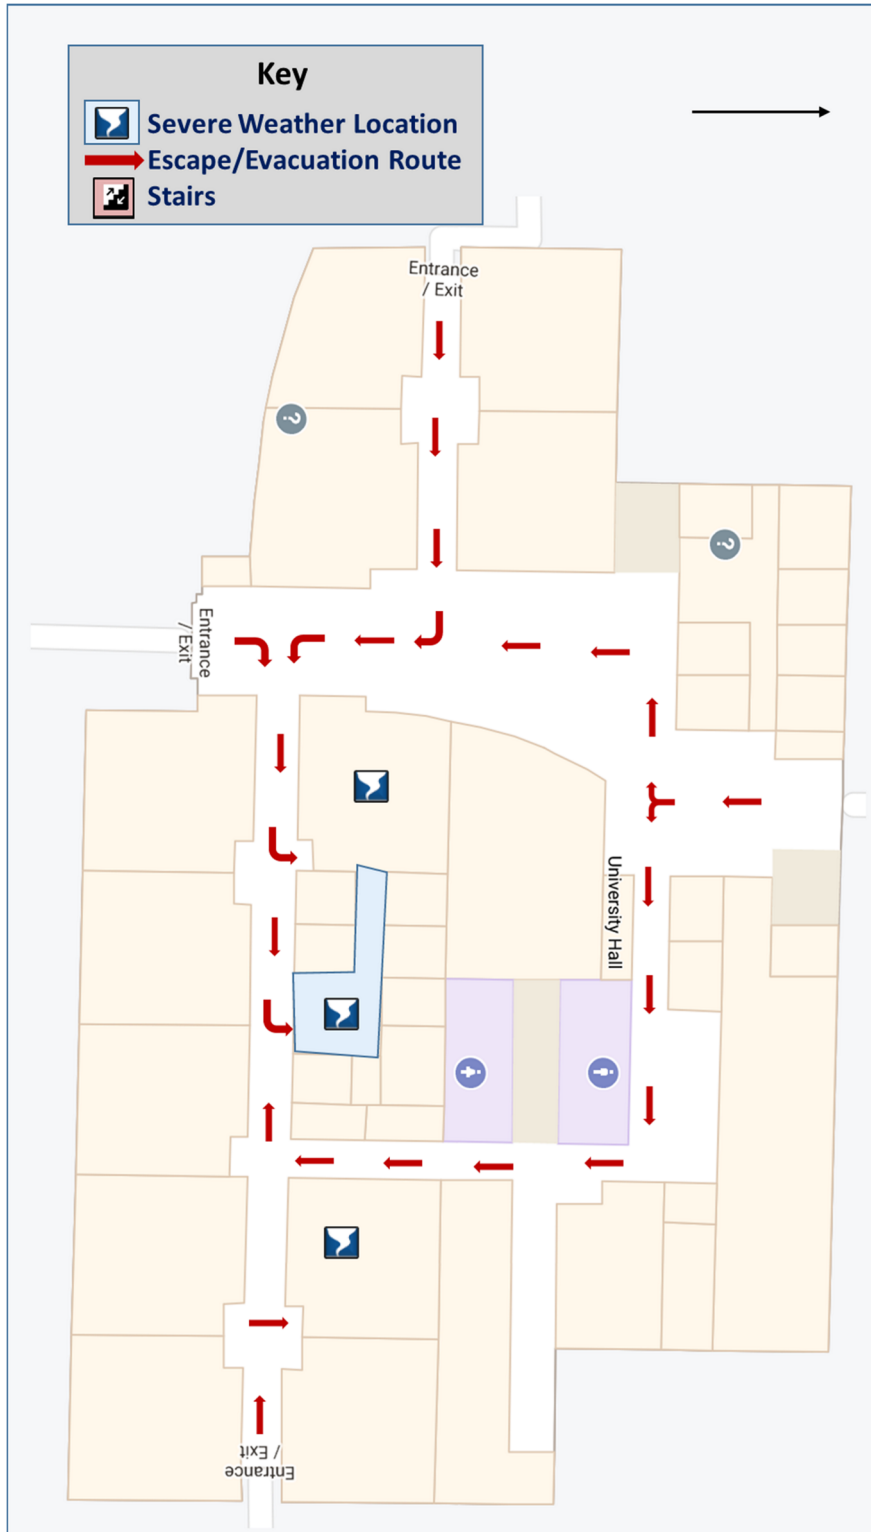

**Figure 4. Frisco Campus,
Active Assailant Support Facilities**

Figure 5. Frisco Campus, Alumni Hall, Shelter Map

Figure 6. Frisco Campus, University Hall, Shelter Map

Figure 7. Frisco Campus, Founders Hall, Shelter Map

Figure 8. Frisco Campus, Lawler Hall, Shelter Map

Figure 9. Frisco Campus, Heritage Hall, Shelter Map

Figure 10. Frisco Campus, Building J, Shelter Map

Figure 11. Frisco Campus, Conference Center, Shelter Map

Figure 12. Frisco Campus, Library, Shelter Map

Figure 13.. Frisco Campus, Rally Locations Evacuation Map

Figure 14. Frisco Campus, Alumni Hall, Evacuation Map

Figure 15. Frisco Campus, University Hall, Evacuation Map

Figure 16. Frisco Campus, Founders Hall, Floor 1, Evacuation Map

Figure 17. Frisco Campus, Founders Hall, Floor 2, Evacuation Map

Figure 18. Frisco Campus, Lawler Hall, Floor 1, Evacuation Map

Figure 19. Frisco Campus, Lawler Hall, Floor 2, Evacuation Map