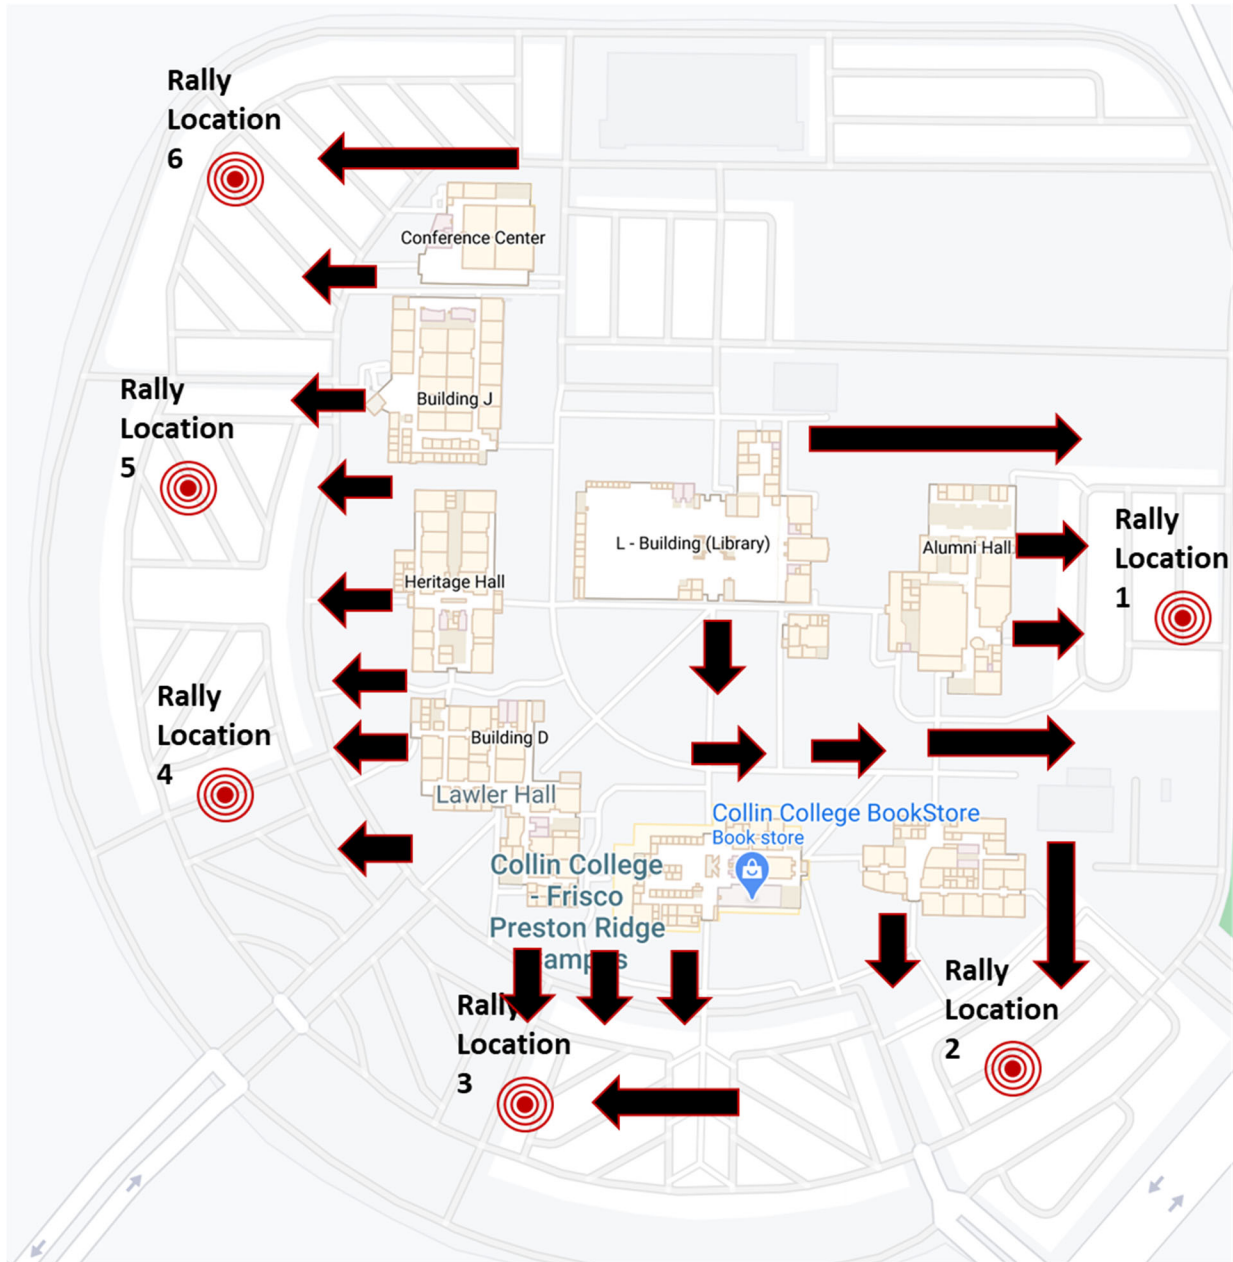

**Figure 4. Frisco Campus,
Active Assailant Support Facilities**

Figure 5. Frisco Campus, Alumni Hall, Shelter Map

Figure 6. Frisco Campus, University Hall, Shelter Map

Figure 7. Frisco Campus, Founders Hall, Shelter Map

Figure 8. Frisco Campus, Lawler Hall, Shelter Map

Figure 9. Frisco Campus, Heritage Hall, Shelter Map

Figure 10. Frisco Campus, Building J, Shelter Map

Figure 11. Frisco Campus, Conference Center, Shelter Map

Figure 12. Frisco Campus, Library, Shelter Map

Figure 13.. Frisco Campus, Rally Locations Evacuation Map

Figure 14. Frisco Campus, Alumni Hall, Evacuation Map

Figure 15. Frisco Campus, University Hall, Evacuation Map

Figure 16. Frisco Campus, Founders Hall, Floor 1, Evacuation Map

Figure 17. Frisco Campus, Founders Hall, Floor 2, Evacuation Map

Figure 18. Frisco Campus, Lawler Hall, Floor 1, Evacuation Map

Figure 19. Frisco Campus, Lawler Hall, Floor 2, Evacuation Map