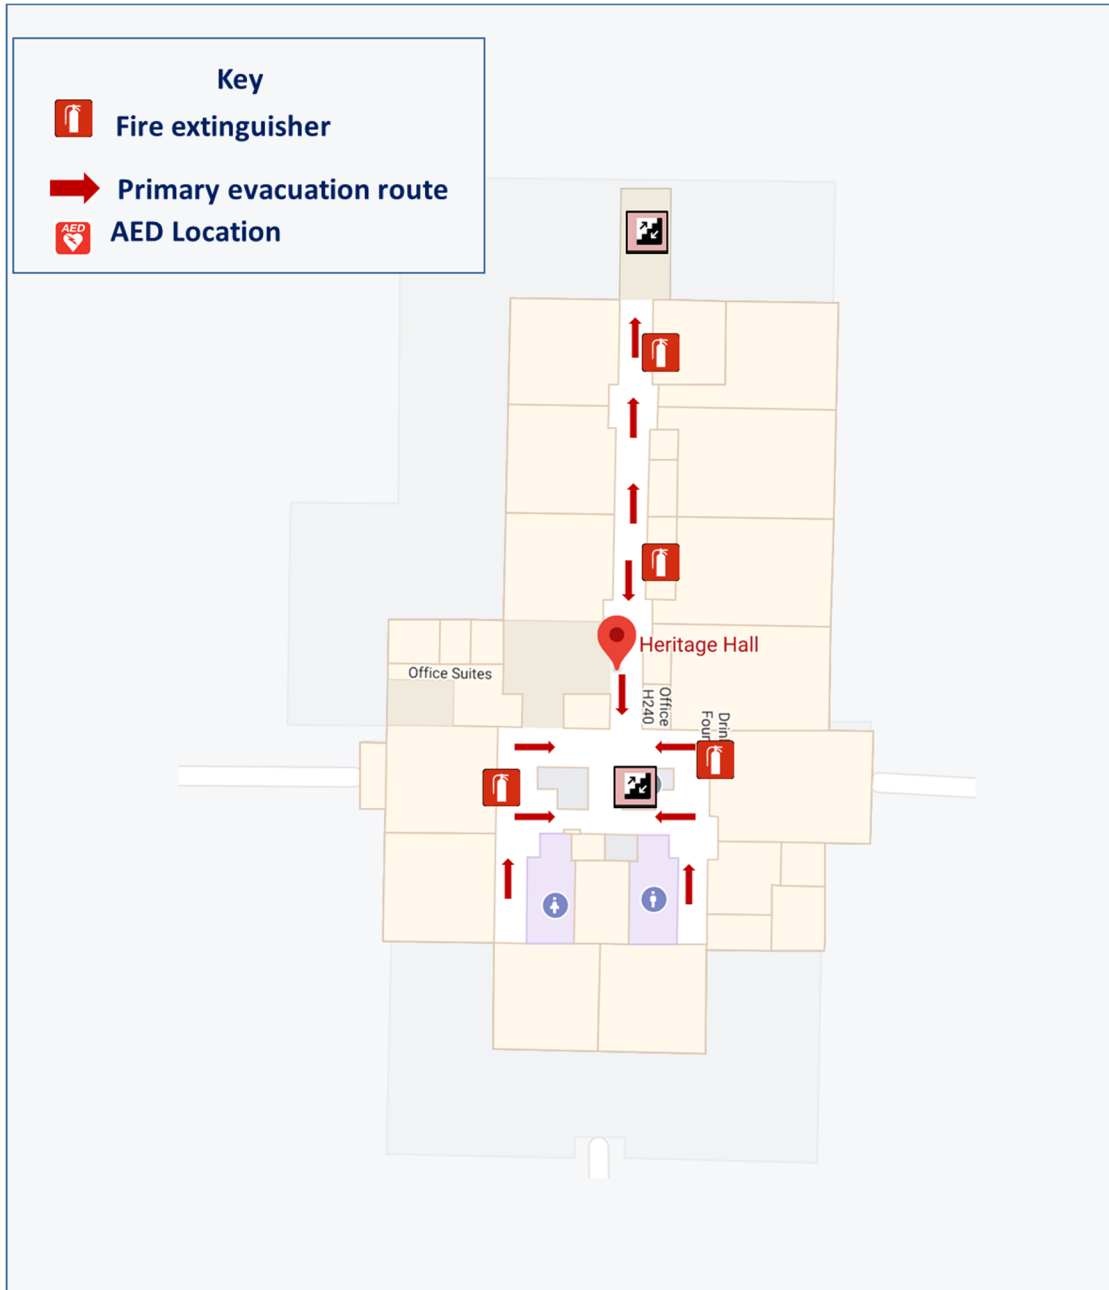

Figure 12. Frisco Campus, Library, Shelter Map

Figure 13.. Frisco Campus, Rally Locations Evacuation Map

Figure 14. Frisco Campus, Alumni Hall, Evacuation Map

Figure 15. Frisco Campus, University Hall, Evacuation Map

Figure 16. Frisco Campus, Founders Hall, Floor 1, Evacuation Map

Figure 17. Frisco Campus, Founders Hall, Floor 2, Evacuation Map

Figure 18. Frisco Campus, Lawler Hall, Floor 1, Evacuation Map

Figure 19. Frisco Campus, Lawler Hall, Floor 2, Evacuation Map

Figure 20. Frisco Campus, Heritage Hall, Floor 1, Evacuation Map

Figure 21. Frisco Campus, Heritage Hall, Floor 2, Evacuation Map

Figure 22. Frisco Campus, Building J, Floor 1, Evacuation Map

Figure 23. Frisco Campus, Building J, Floor 2, Evacuation Map

Figure 24. Frisco Campus, Conference Center, Evacuation Map

Figure 25. Frisco Campus, Library, Floor 1, Evacuation Map

Figure 26. Frisco Campus, Library, Floor 2, Evacuation Map