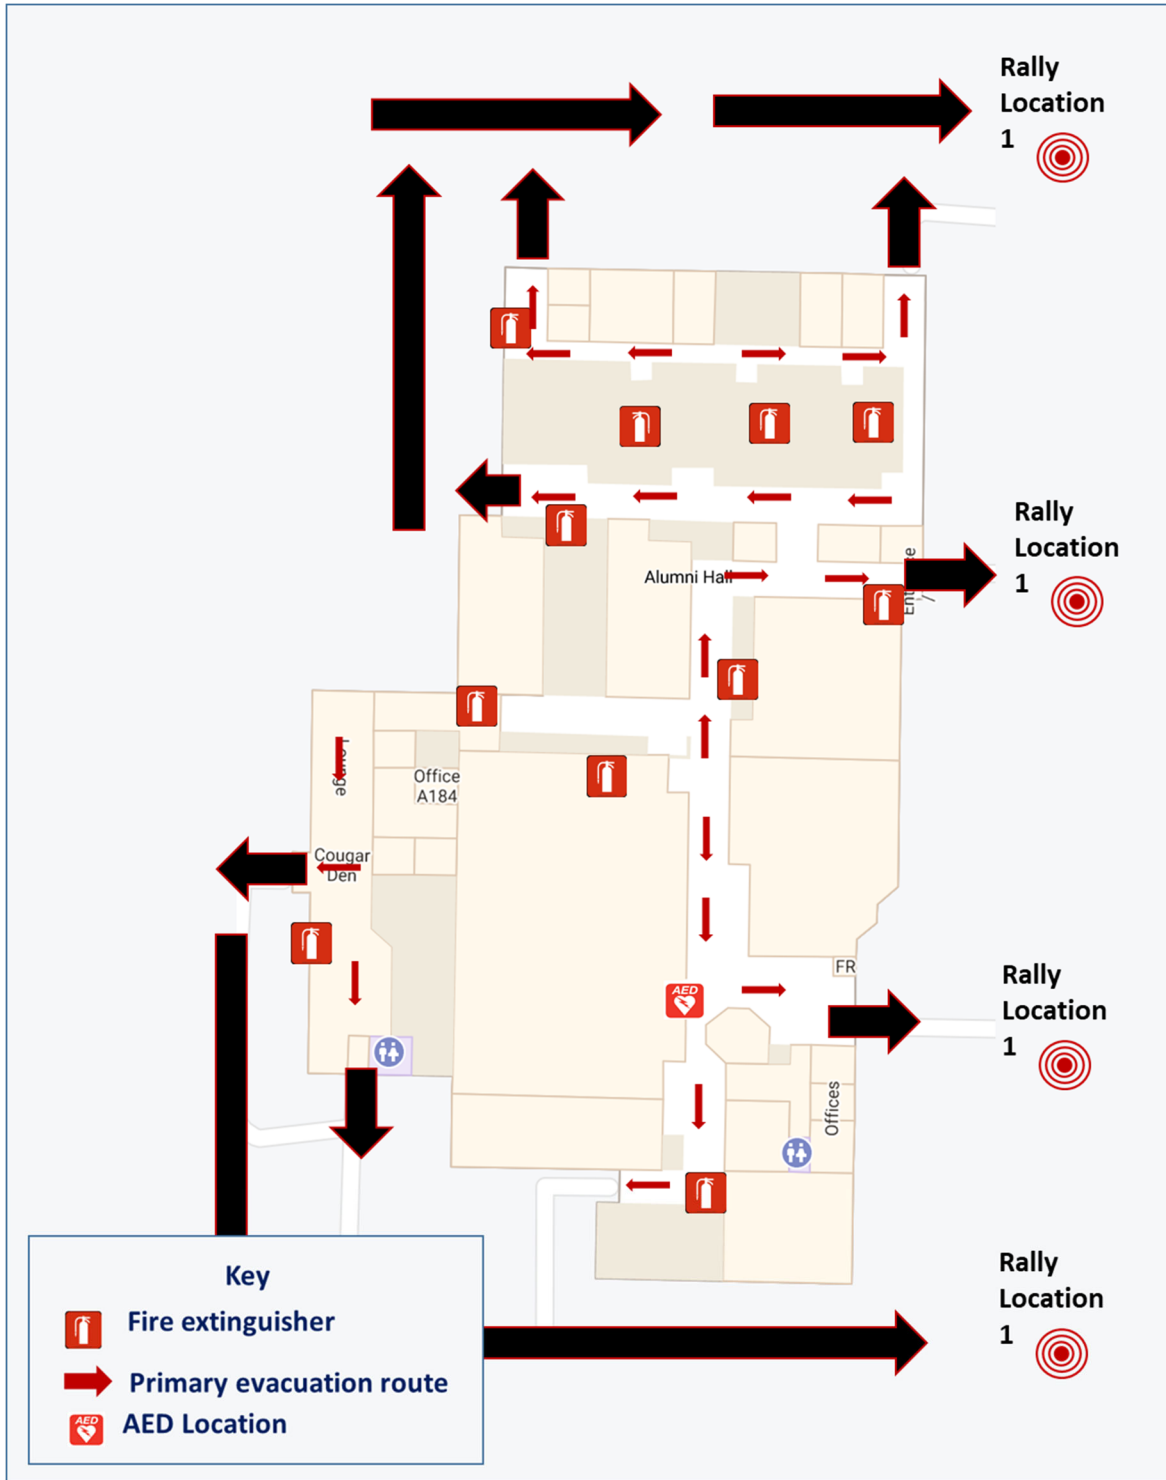

**Figure 4. Frisco Campus,
Active Assailant Support Facilities**

Figure 5. Frisco Campus, Alumni Hall, Shelter Map

Figure 6. Frisco Campus, University Hall, Shelter Map

Figure 7. Frisco Campus, Founders Hall, Shelter Map

Figure 8. Frisco Campus, Lawler Hall, Shelter Map

Figure 9. Frisco Campus, Heritage Hall, Shelter Map

Figure 10. Frisco Campus, Building J, Shelter Map

Figure 11. Frisco Campus, Conference Center, Shelter Map

Figure 12. Frisco Campus, Library, Shelter Map

Figure 13.. Frisco Campus, Rally Locations Evacuation Map

Figure 14. Frisco Campus, Alumni Hall, Evacuation Map

Figure 15. Frisco Campus, University Hall, Evacuation Map

Figure 16. Frisco Campus, Founders Hall, Floor 1, Evacuation Map

Figure 17. Frisco Campus, Founders Hall, Floor 2, Evacuation Map

Figure 18. Frisco Campus, Lawler Hall, Floor 1, Evacuation Map

Figure 19. Frisco Campus, Lawler Hall, Floor 2, Evacuation Map