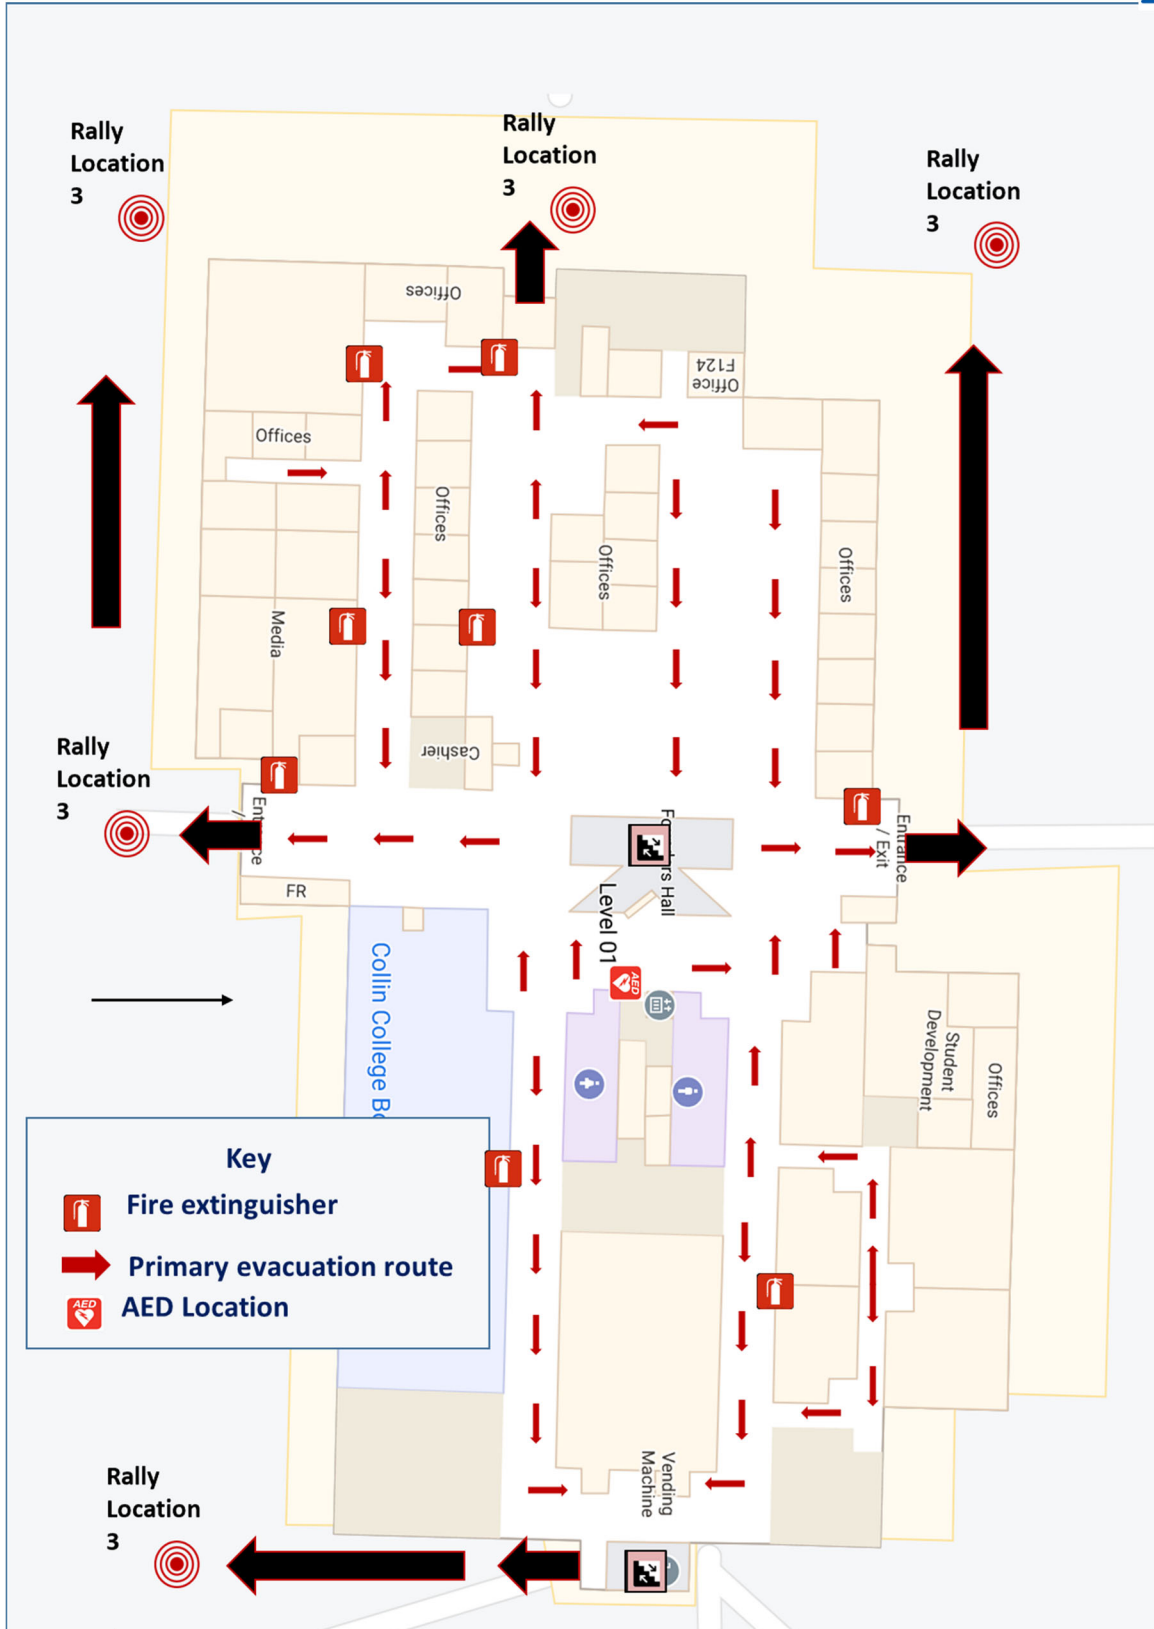

**Figure 4. Frisco Campus,
Active Assailant Support Facilities**

Figure 5. Frisco Campus, Alumni Hall, Shelter Map

Figure 6. Frisco Campus, University Hall, Shelter Map

Figure 7. Frisco Campus, Founders Hall, Shelter Map

Figure 12. Frisco Campus, Library, Shelter Map

Figure 13.. Frisco Campus, Rally Locations Evacuation Map

Figure 14. Frisco Campus, Alumni Hall, Evacuation Map

Figure 15. Frisco Campus, University Hall, Evacuation Map

Figure 16. Frisco Campus, Founders Hall, Floor 1, Evacuation Map

Figure 17. Frisco Campus, Founders Hall, Floor 2, Evacuation Map

Figure 18. Frisco Campus, Lawler Hall, Floor 1, Evacuation Map

Figure 19. Frisco Campus, Lawler Hall, Floor 2, Evacuation Map

Figure 20. Frisco Campus, Heritage Hall, Floor 1, Evacuation Map

Figure 21. Frisco Campus, Heritage Hall, Floor 2, Evacuation Map

Figure 22. Frisco Campus, Building J, Floor 1, Evacuation Map

Figure 23. Frisco Campus, Building J, Floor 2, Evacuation Map