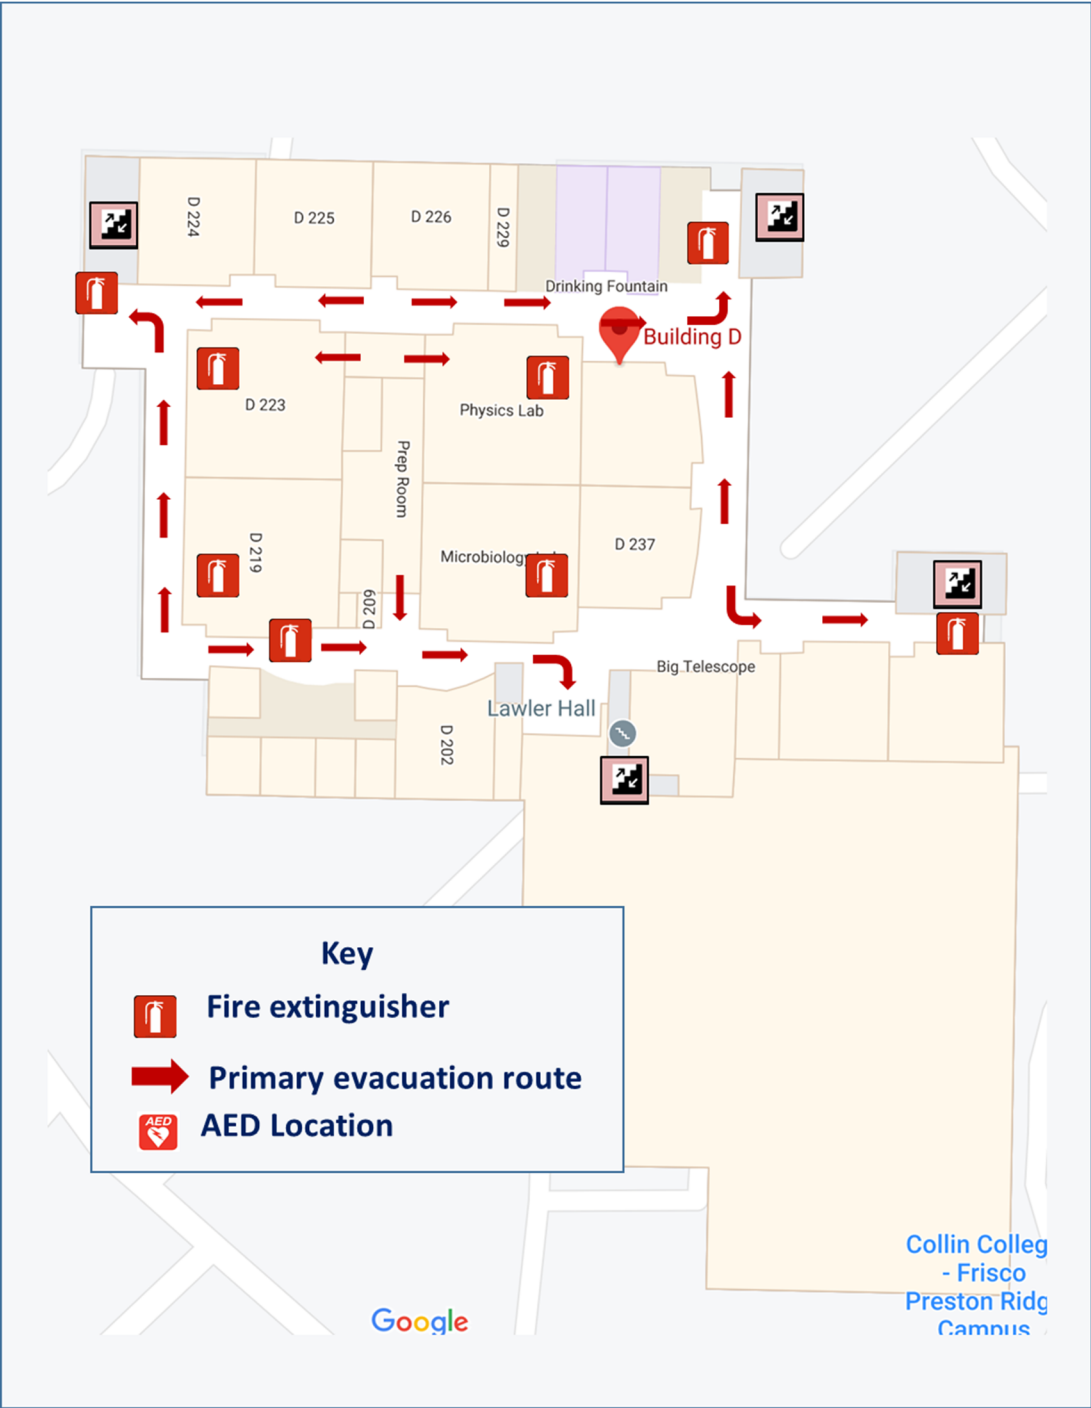

Figure 12. Frisco Campus, Library, Shelter Map

Figure 13.. Frisco Campus, Rally Locations Evacuation Map

Figure 14. Frisco Campus, Alumni Hall, Evacuation Map

Figure 15. Frisco Campus, University Hall, Evacuation Map

Figure 16. Frisco Campus, Founders Hall, Floor 1, Evacuation Map

Figure 17. Frisco Campus, Founders Hall, Floor 2, Evacuation Map

Figure 18. Frisco Campus, Lawler Hall, Floor 1, Evacuation Map

Figure 19. Frisco Campus, Lawler Hall, Floor 2, Evacuation Map

Figure 20. Frisco Campus, Heritage Hall, Floor 1, Evacuation Map

Figure 21. Frisco Campus, Heritage Hall, Floor 2, Evacuation Map

Figure 22. Frisco Campus, Building J, Floor 1, Evacuation Map

Figure 23. Frisco Campus, Building J, Floor 2, Evacuation Map