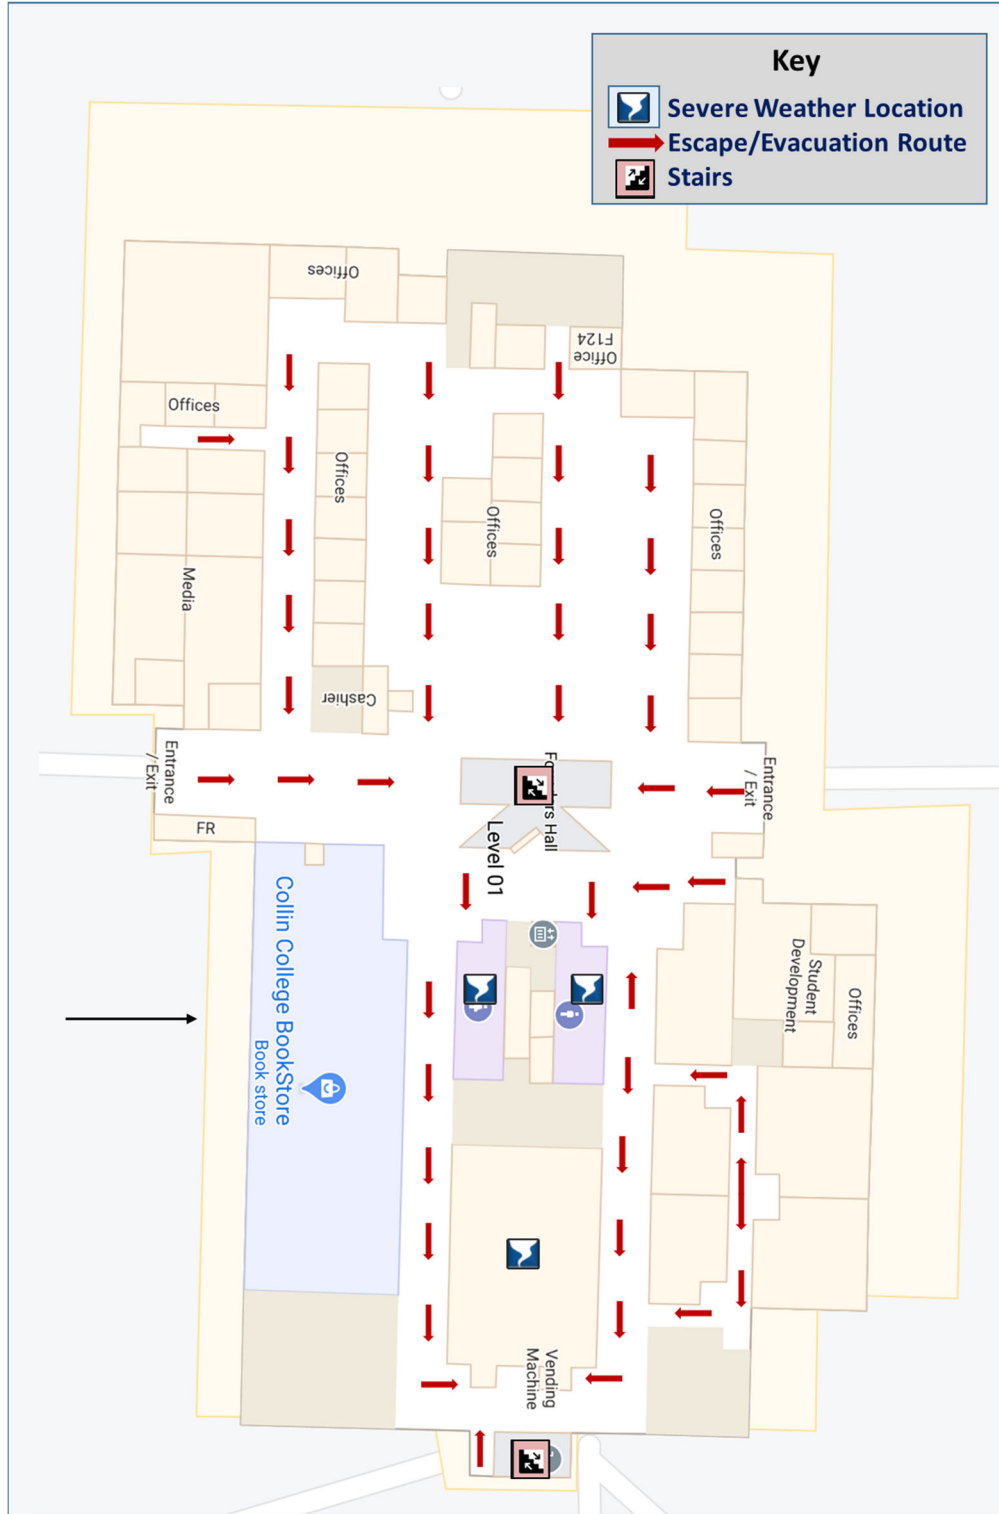

**Figure 4. Frisco Campus,
Active Assailant Support Facilities**

Figure 5. Frisco Campus, Alumni Hall, Shelter Map

Figure 6. Frisco Campus, University Hall, Shelter Map

Figure 7. Frisco Campus, Founders Hall, Shelter Map

Figure 8. Frisco Campus, Lawler Hall, Shelter Map

Figure 9. Frisco Campus, Heritage Hall, Shelter Map

Figure 10. Frisco Campus, Building J, Shelter Map

Figure 11. Frisco Campus, Conference Center, Shelter Map

Figure 12. Frisco Campus, Library, Shelter Map

Figure 13.. Frisco Campus, Rally Locations Evacuation Map

Figure 14. Frisco Campus, Alumni Hall, Evacuation Map

Figure 15. Frisco Campus, University Hall, Evacuation Map

Figure 16. Frisco Campus, Founders Hall, Floor 1, Evacuation Map

Figure 17. Frisco Campus, Founders Hall, Floor 2, Evacuation Map

Figure 18. Frisco Campus, Lawler Hall, Floor 1, Evacuation Map

Figure 19. Frisco Campus, Lawler Hall, Floor 2, Evacuation Map