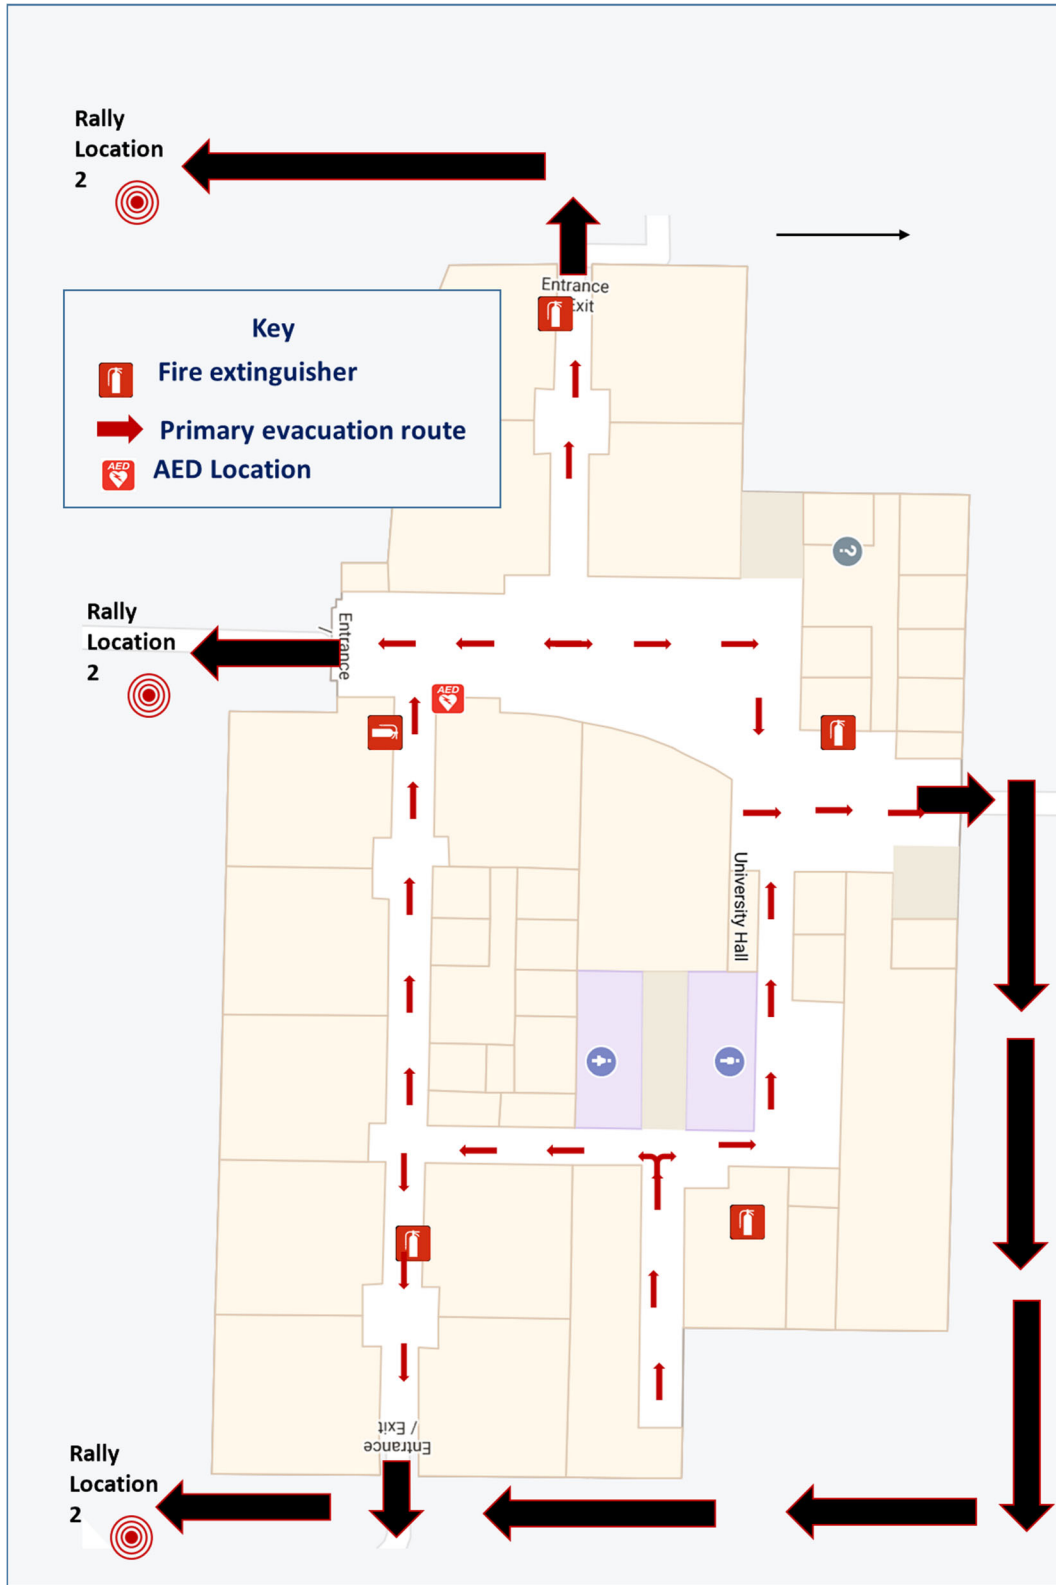

**Figure 4. Frisco Campus,
Active Assailant Support Facilities**

Figure 5. Frisco Campus, Alumni Hall, Shelter Map

Figure 6. Frisco Campus, University Hall, Shelter Map

Figure 7. Frisco Campus, Founders Hall, Shelter Map

Figure 8. Frisco Campus, Lawler Hall, Shelter Map

Figure 9. Frisco Campus, Heritage Hall, Shelter Map

Figure 10. Frisco Campus, Building J, Shelter Map

Figure 11. Frisco Campus, Conference Center, Shelter Map

Figure 12. Frisco Campus, Library, Shelter Map

Figure 13.. Frisco Campus, Rally Locations Evacuation Map

Figure 14. Frisco Campus, Alumni Hall, Evacuation Map

Figure 15. Frisco Campus, University Hall, Evacuation Map

Figure 16. Frisco Campus, Founders Hall, Floor 1, Evacuation Map

Figure 17. Frisco Campus, Founders Hall, Floor 2, Evacuation Map

Figure 18. Frisco Campus, Lawler Hall, Floor 1, Evacuation Map

Figure 19. Frisco Campus, Lawler Hall, Floor 2, Evacuation Map