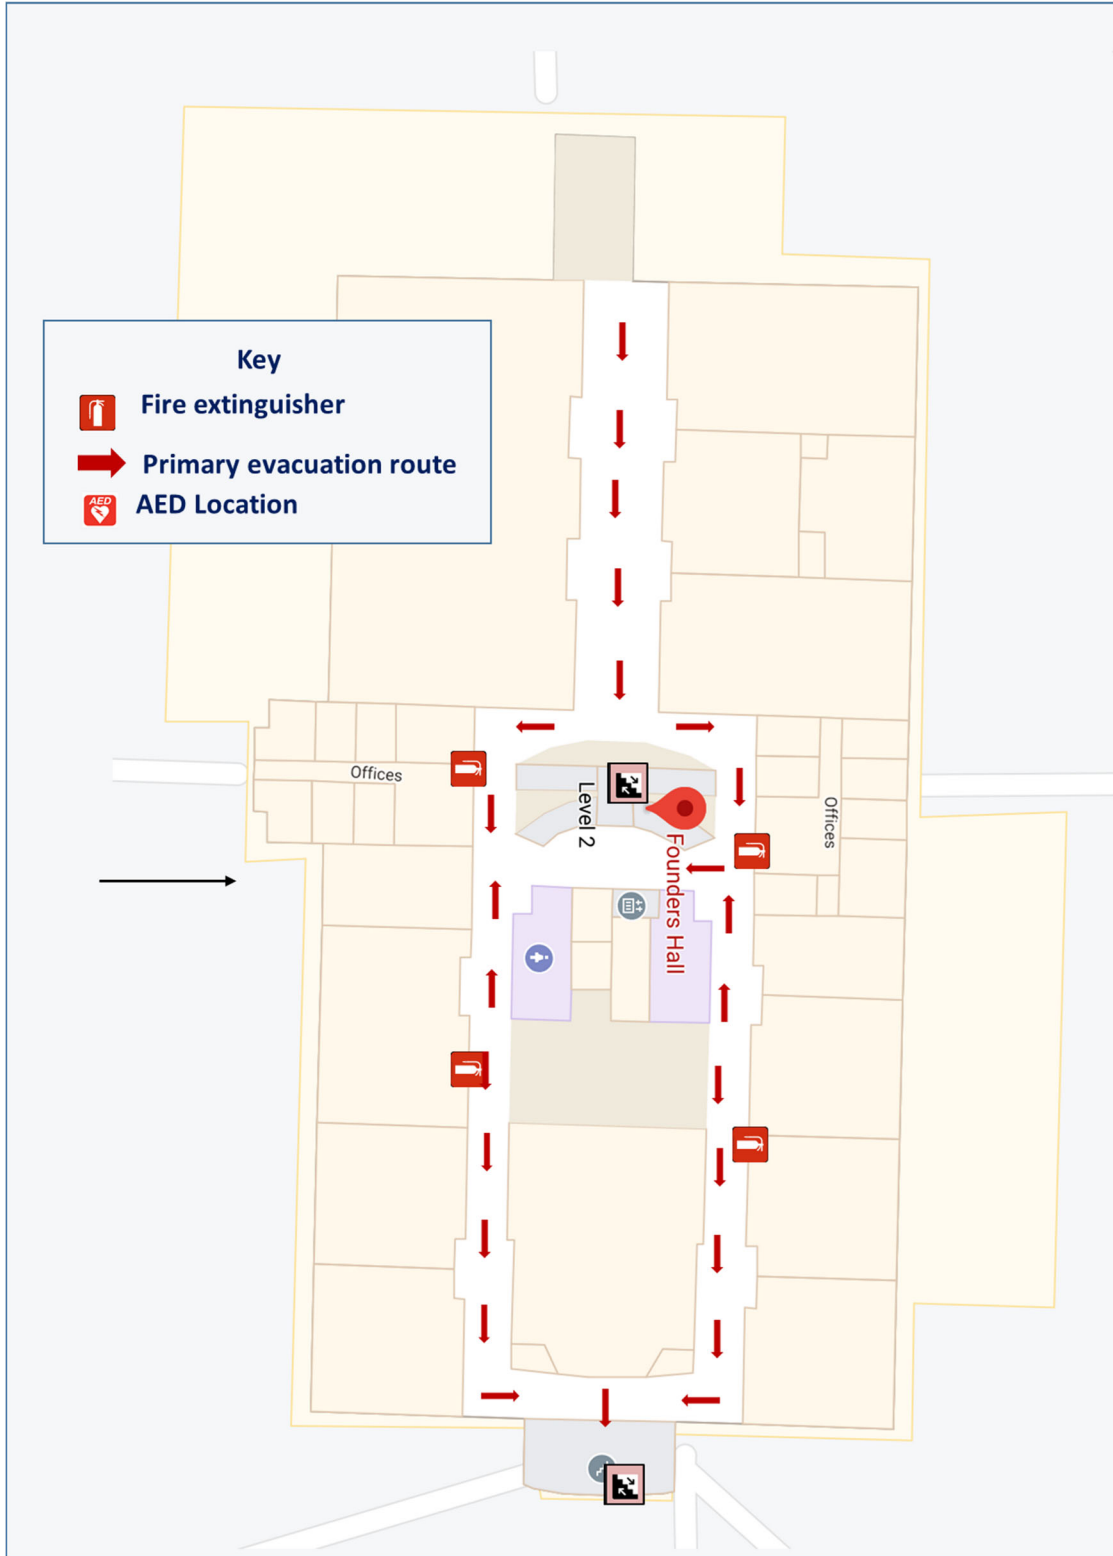

**Figure 4. Frisco Campus,
Active Assailant Support Facilities**

Figure 5. Frisco Campus, Alumni Hall, Shelter Map

Figure 6. Frisco Campus, University Hall, Shelter Map

Figure 7. Frisco Campus, Founders Hall, Shelter Map

Figure 12. Frisco Campus, Library, Shelter Map

Figure 13.. Frisco Campus, Rally Locations Evacuation Map

Figure 14. Frisco Campus, Alumni Hall, Evacuation Map

Figure 15. Frisco Campus, University Hall, Evacuation Map

Figure 16. Frisco Campus, Founders Hall, Floor 1, Evacuation Map

Figure 17. Frisco Campus, Founders Hall, Floor 2, Evacuation Map

Figure 18. Frisco Campus, Lawler Hall, Floor 1, Evacuation Map

Figure 19. Frisco Campus, Lawler Hall, Floor 2, Evacuation Map

Figure 20. Frisco Campus, Heritage Hall, Floor 1, Evacuation Map

Figure 21. Frisco Campus, Heritage Hall, Floor 2, Evacuation Map

Figure 22. Frisco Campus, Building J, Floor 1, Evacuation Map

Figure 23. Frisco Campus, Building J, Floor 2, Evacuation Map