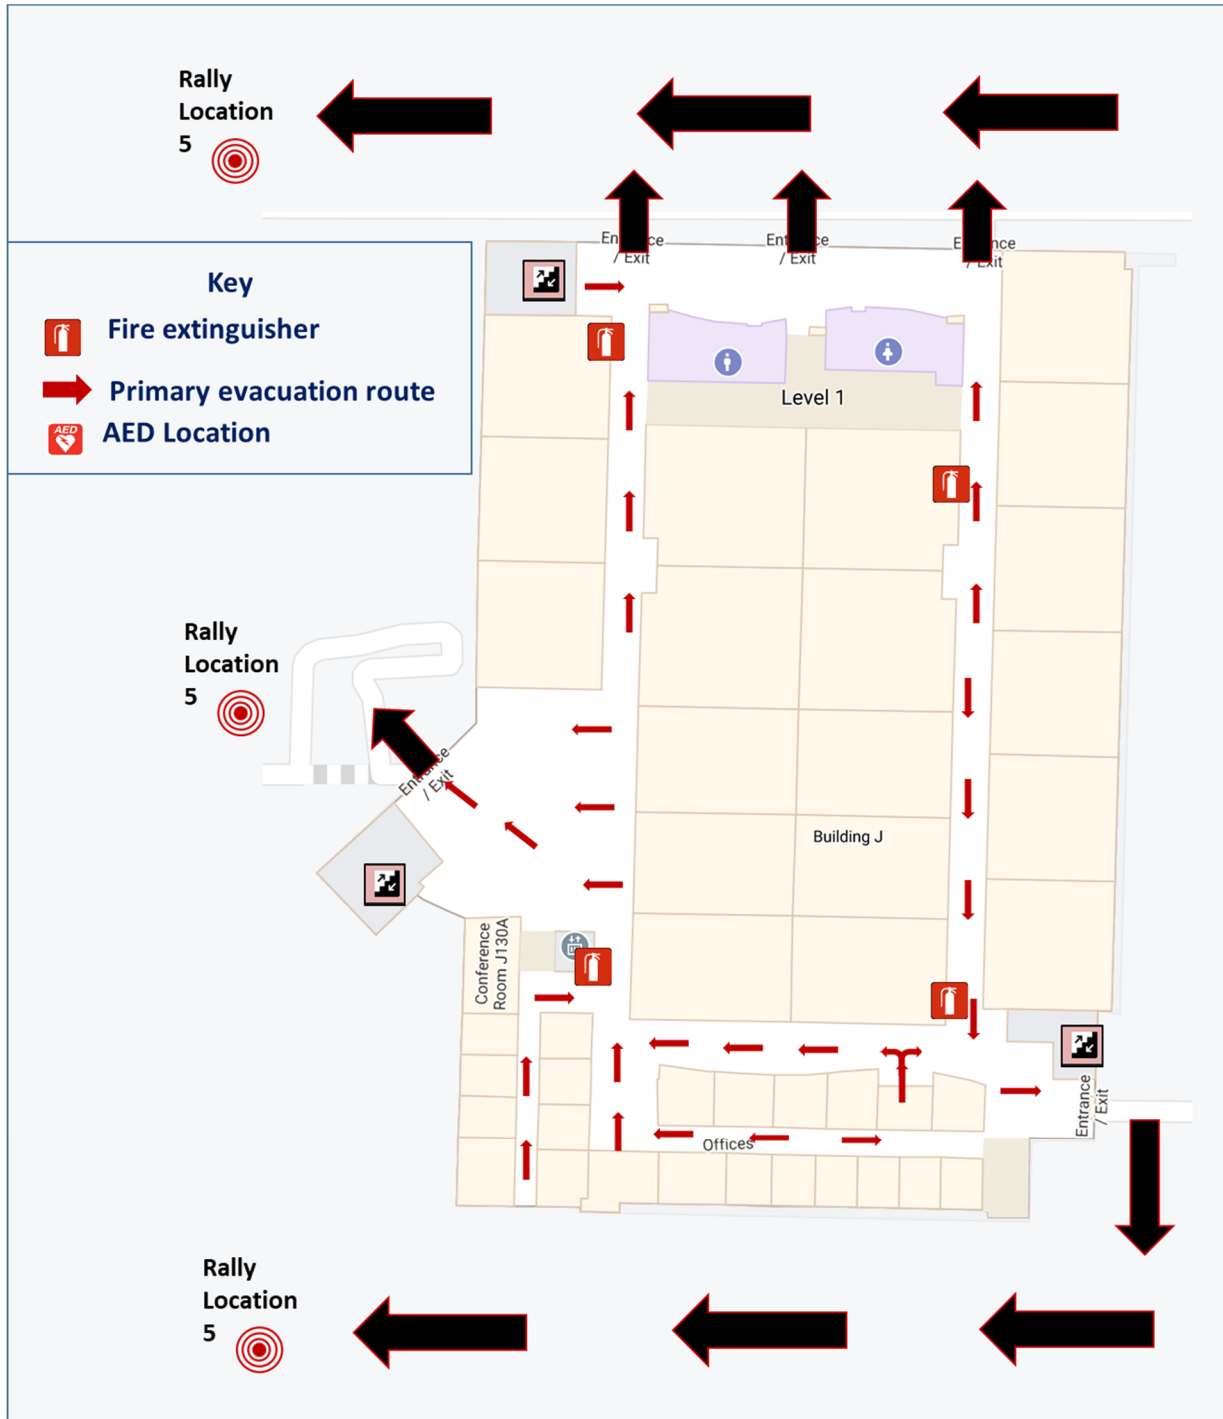

Figure 12. Frisco Campus, Library, Shelter Map

Figure 13.. Frisco Campus, Rally Locations Evacuation Map

Figure 14. Frisco Campus, Alumni Hall, Evacuation Map

Figure 15. Frisco Campus, University Hall, Evacuation Map

Figure 16. Frisco Campus, Founders Hall, Floor 1, Evacuation Map

Figure 17. Frisco Campus, Founders Hall, Floor 2, Evacuation Map

Figure 18. Frisco Campus, Lawler Hall, Floor 1, Evacuation Map

Figure 19. Frisco Campus, Lawler Hall, Floor 2, Evacuation Map

Figure 20. Frisco Campus, Heritage Hall, Floor 1, Evacuation Map

Figure 21. Frisco Campus, Heritage Hall, Floor 2, Evacuation Map

Figure 22. Frisco Campus, Building J, Floor 1, Evacuation Map

Figure 23. Frisco Campus, Building J, Floor 2, Evacuation Map

Figure 24. Frisco Campus, Conference Center, Evacuation Map

Figure 25. Frisco Campus, Library, Floor 1, Evacuation Map

Figure 26. Frisco Campus, Library, Floor 2, Evacuation Map