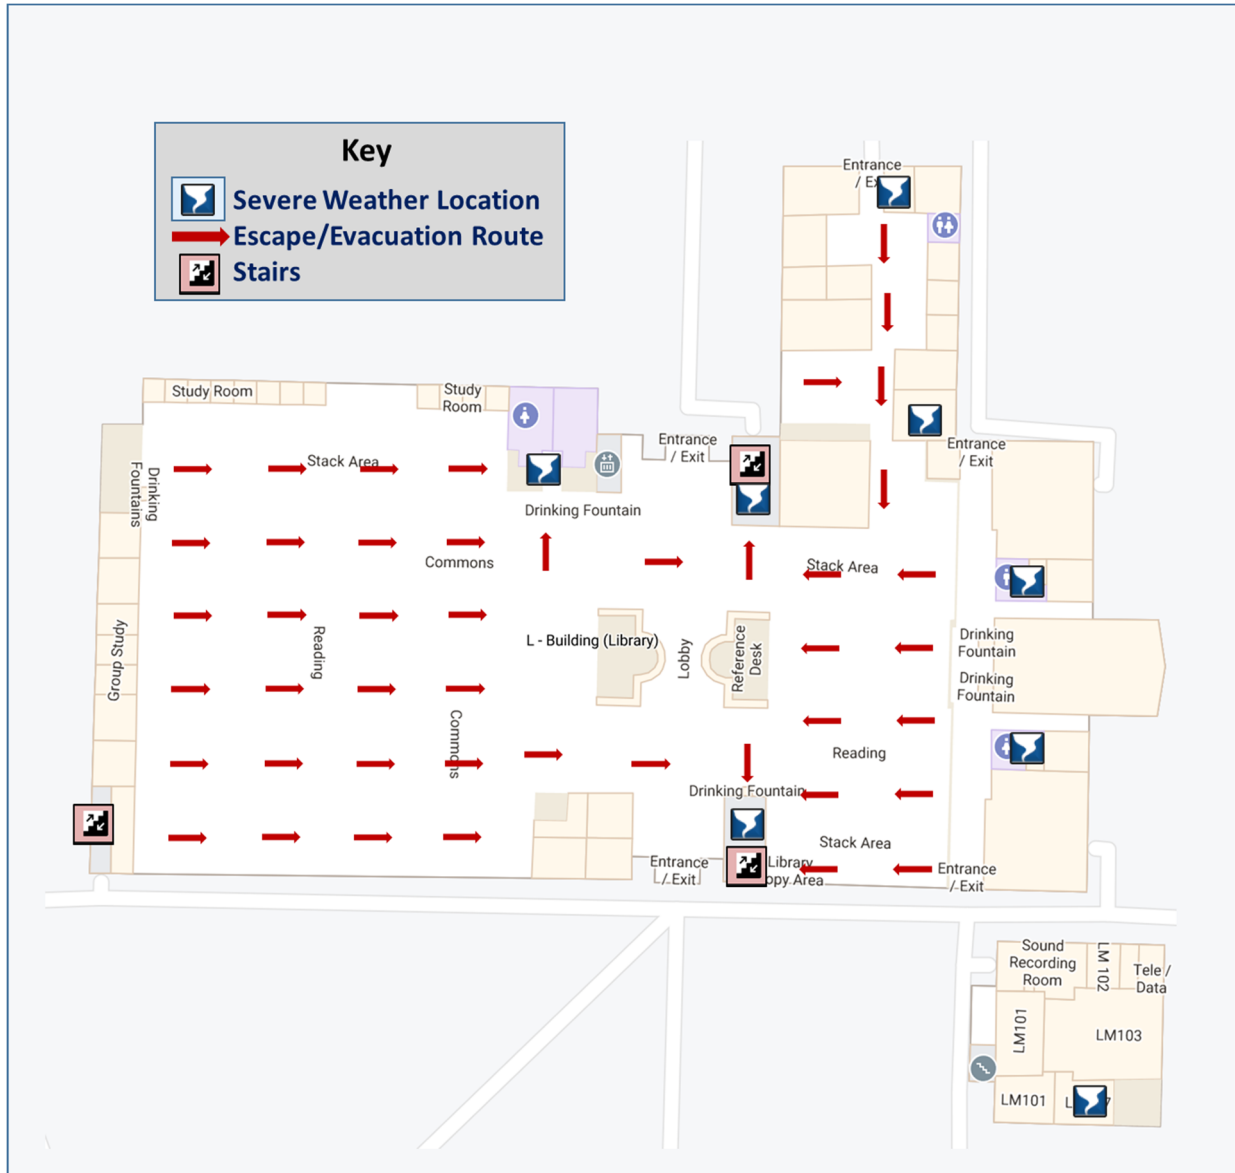

**Figure 4. Frisco Campus,
Active Assailant Support Facilities**

Figure 5. Frisco Campus, Alumni Hall, Shelter Map

Figure 6. Frisco Campus, University Hall, Shelter Map

Figure 7. Frisco Campus, Founders Hall, Shelter Map

Figure 8. Frisco Campus, Lawler Hall, Shelter Map

Figure 9. Frisco Campus, Heritage Hall, Shelter Map

Figure 10. Frisco Campus, Building J, Shelter Map

Figure 11. Frisco Campus, Conference Center, Shelter Map

Figure 12. Frisco Campus, Library, Shelter Map

Figure 13.. Frisco Campus, Rally Locations Evacuation Map

Figure 14. Frisco Campus, Alumni Hall, Evacuation Map

Figure 15. Frisco Campus, University Hall, Evacuation Map

Figure 16. Frisco Campus, Founders Hall, Floor 1, Evacuation Map

Figure 17. Frisco Campus, Founders Hall, Floor 2, Evacuation Map

Figure 18. Frisco Campus, Lawler Hall, Floor 1, Evacuation Map

Figure 19. Frisco Campus, Lawler Hall, Floor 2, Evacuation Map