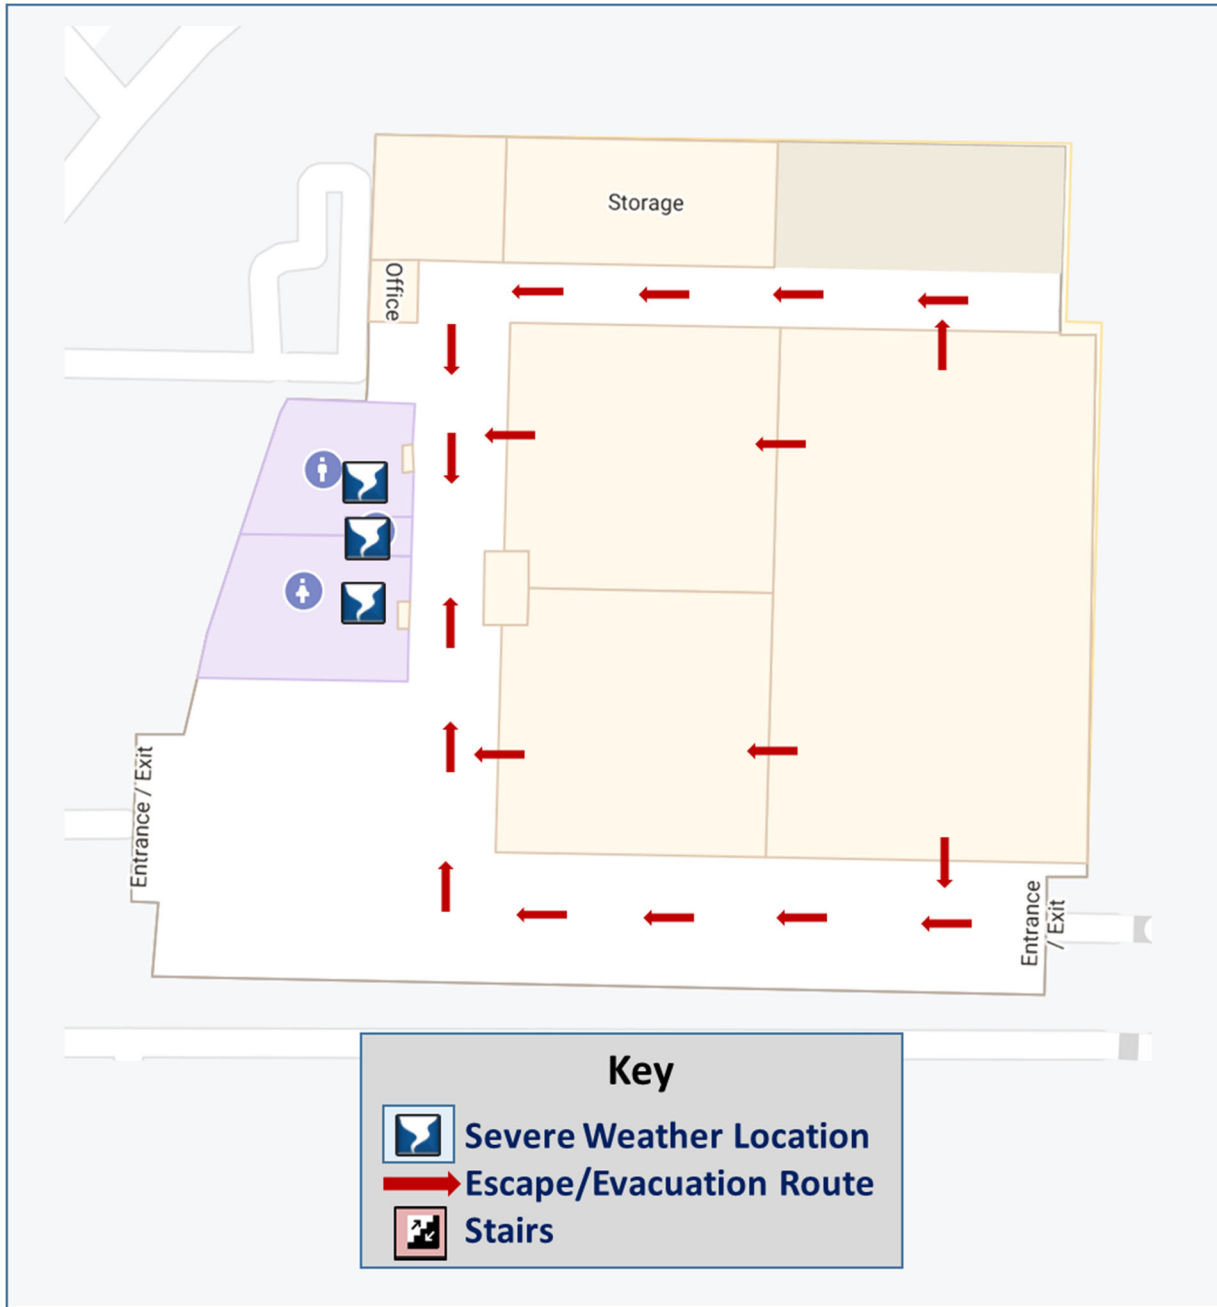

**Figure 4. Frisco Campus,
Active Assailant Support Facilities**

Figure 5. Frisco Campus, Alumni Hall, Shelter Map

Figure 6. Frisco Campus, University Hall, Shelter Map

Figure 7. Frisco Campus, Founders Hall, Shelter Map

Figure 8. Frisco Campus, Lawler Hall, Shelter Map

Figure 9. Frisco Campus, Heritage Hall, Shelter Map

Figure 10. Frisco Campus, Building J, Shelter Map

Figure 11. Frisco Campus, Conference Center, Shelter Map

Figure 12. Frisco Campus, Library, Shelter Map

Figure 13.. Frisco Campus, Rally Locations Evacuation Map

Figure 14. Frisco Campus, Alumni Hall, Evacuation Map

Figure 15. Frisco Campus, University Hall, Evacuation Map