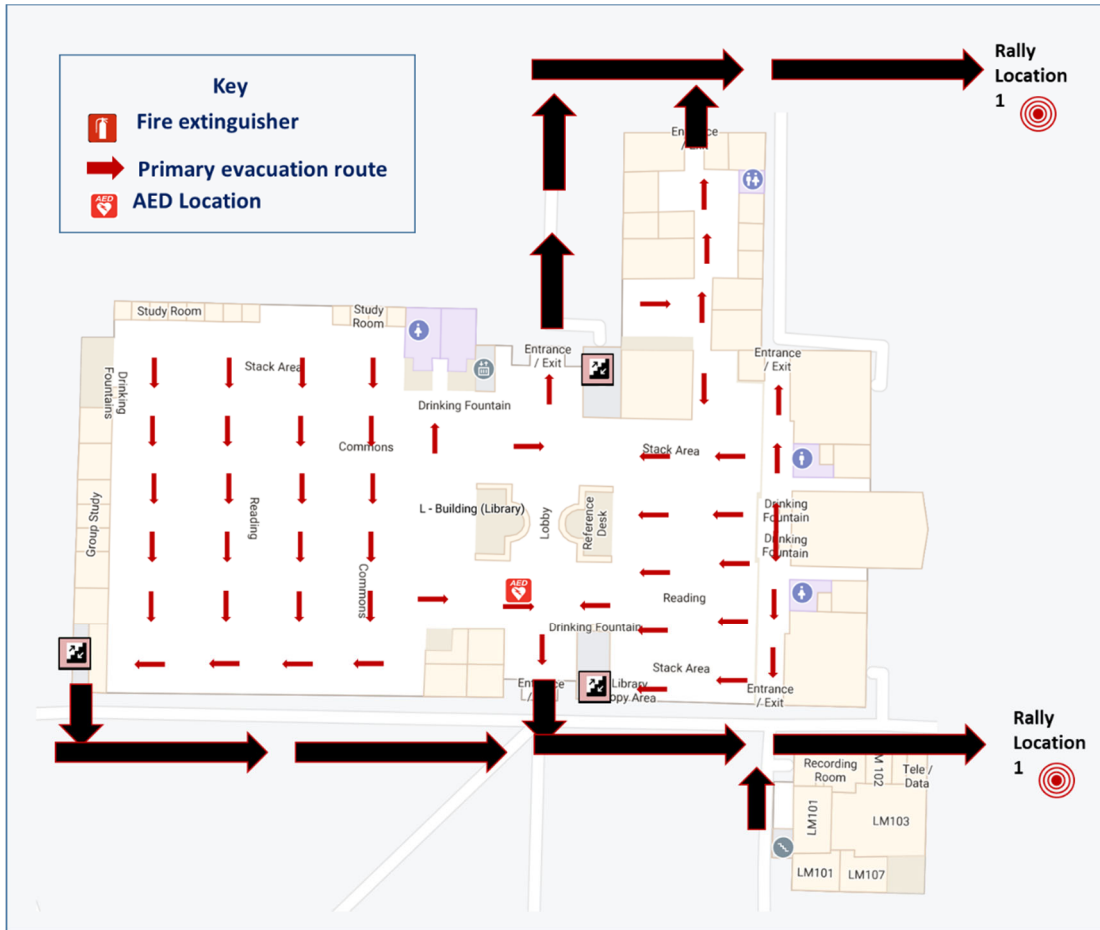

Figure 12. Frisco Campus, Library, Shelter Map

Figure 13.. Frisco Campus, Rally Locations Evacuation Map

Figure 14. Frisco Campus, Alumni Hall, Evacuation Map

Figure 15. Frisco Campus, University Hall, Evacuation Map

Figure 16. Frisco Campus, Founders Hall, Floor 1, Evacuation Map

Figure 17. Frisco Campus, Founders Hall, Floor 2, Evacuation Map

Figure 18. Frisco Campus, Lawler Hall, Floor 1, Evacuation Map

Figure 19. Frisco Campus, Lawler Hall, Floor 2, Evacuation Map

Figure 20. Frisco Campus, Heritage Hall, Floor 1, Evacuation Map

Figure 21. Frisco Campus, Heritage Hall, Floor 2, Evacuation Map

Figure 22. Frisco Campus, Building J, Floor 1, Evacuation Map

Figure 23. Frisco Campus, Building J, Floor 2, Evacuation Map

Figure 24. Frisco Campus, Conference Center, Evacuation Map

Figure 25. Frisco Campus, Library, Floor 1, Evacuation Map

Figure 26. Frisco Campus, Library, Floor 2, Evacuation Map