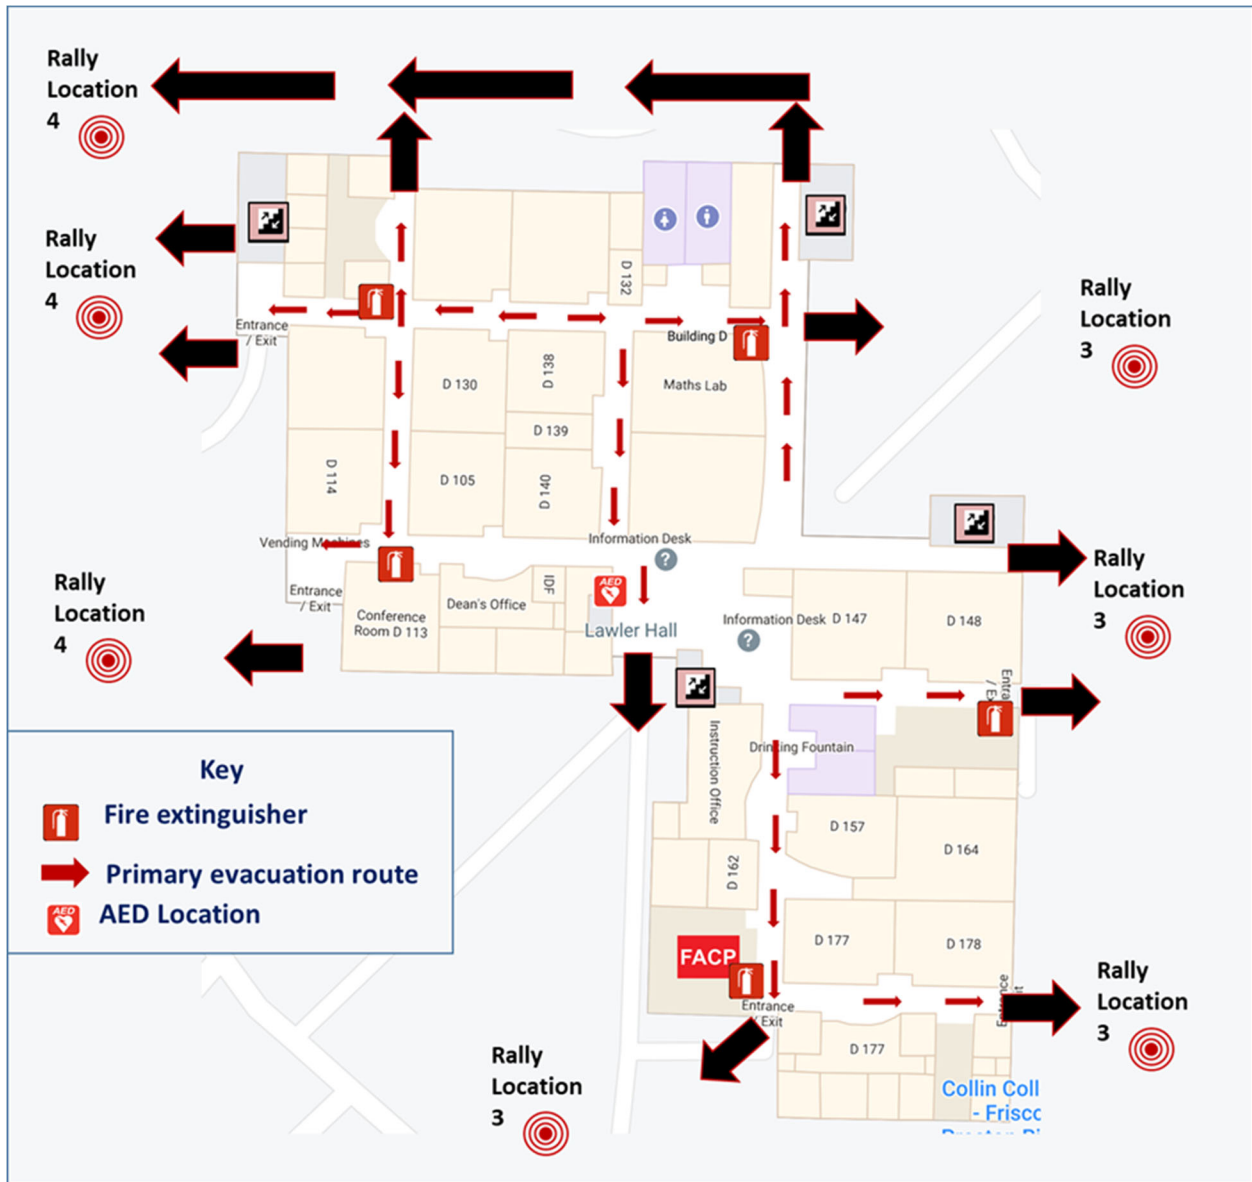

Figure 12. Frisco Campus, Library, Shelter Map

Figure 13.. Frisco Campus, Rally Locations Evacuation Map

Figure 14. Frisco Campus, Alumni Hall, Evacuation Map

Figure 15. Frisco Campus, University Hall, Evacuation Map

Figure 16. Frisco Campus, Founders Hall, Floor 1, Evacuation Map

Figure 17. Frisco Campus, Founders Hall, Floor 2, Evacuation Map

Figure 18. Frisco Campus, Lawler Hall, Floor 1, Evacuation Map

Figure 19. Frisco Campus, Lawler Hall, Floor 2, Evacuation Map

Figure 20. Frisco Campus, Heritage Hall, Floor 1, Evacuation Map

Figure 21. Frisco Campus, Heritage Hall, Floor 2, Evacuation Map

Figure 22. Frisco Campus, Building J, Floor 1, Evacuation Map

Figure 23. Frisco Campus, Building J, Floor 2, Evacuation Map

Figure 24. Frisco Campus, Conference Center, Evacuation Map

Figure 25. Frisco Campus, Library, Floor 1, Evacuation Map

Figure 26. Frisco Campus, Library, Floor 2, Evacuation Map