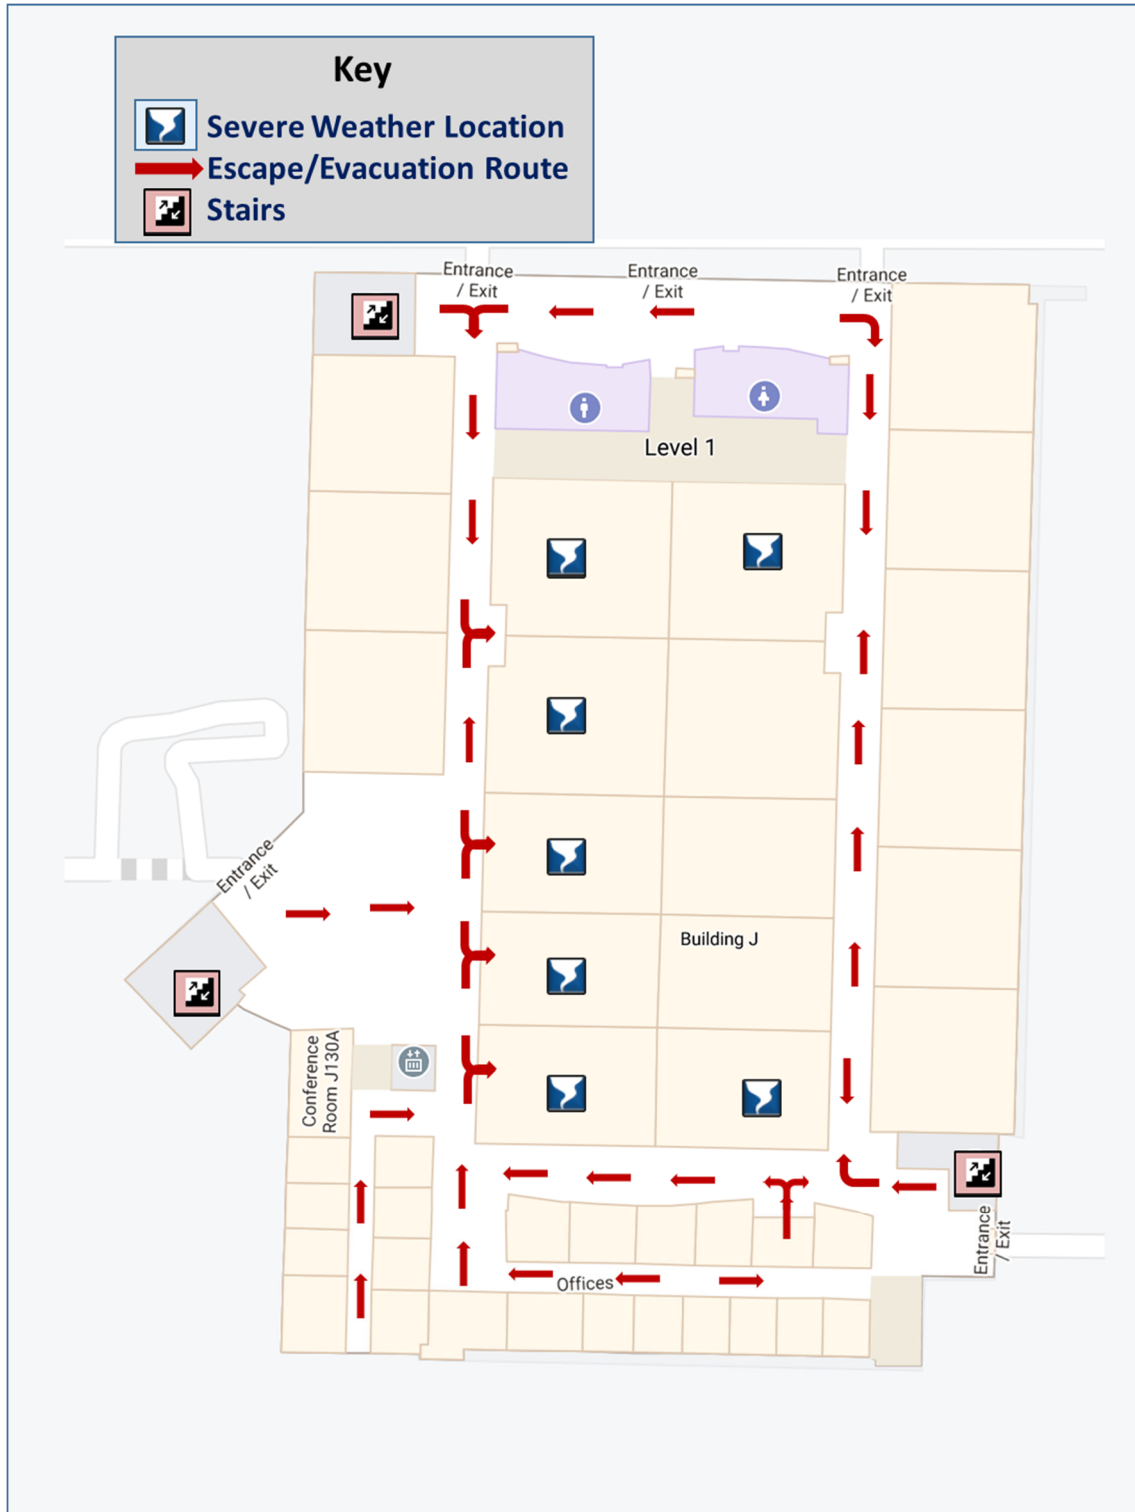

**Figure 4. Frisco Campus,
Active Assailant Support Facilities**

Figure 5. Frisco Campus, Alumni Hall, Shelter Map

Figure 6. Frisco Campus, University Hall, Shelter Map

Figure 7. Frisco Campus, Founders Hall, Shelter Map

Figure 8. Frisco Campus, Lawler Hall, Shelter Map

Figure 9. Frisco Campus, Heritage Hall, Shelter Map

Figure 10. Frisco Campus, Building J, Shelter Map

Figure 11. Frisco Campus, Conference Center, Shelter Map

Figure 12. Frisco Campus, Library, Shelter Map

Figure 13.. Frisco Campus, Rally Locations Evacuation Map

Figure 14. Frisco Campus, Alumni Hall, Evacuation Map

Figure 15. Frisco Campus, University Hall, Evacuation Map

Figure 16. Frisco Campus, Founders Hall, Floor 1, Evacuation Map

Figure 17. Frisco Campus, Founders Hall, Floor 2, Evacuation Map

Figure 18. Frisco Campus, Lawler Hall, Floor 1, Evacuation Map

Figure 19. Frisco Campus, Lawler Hall, Floor 2, Evacuation Map