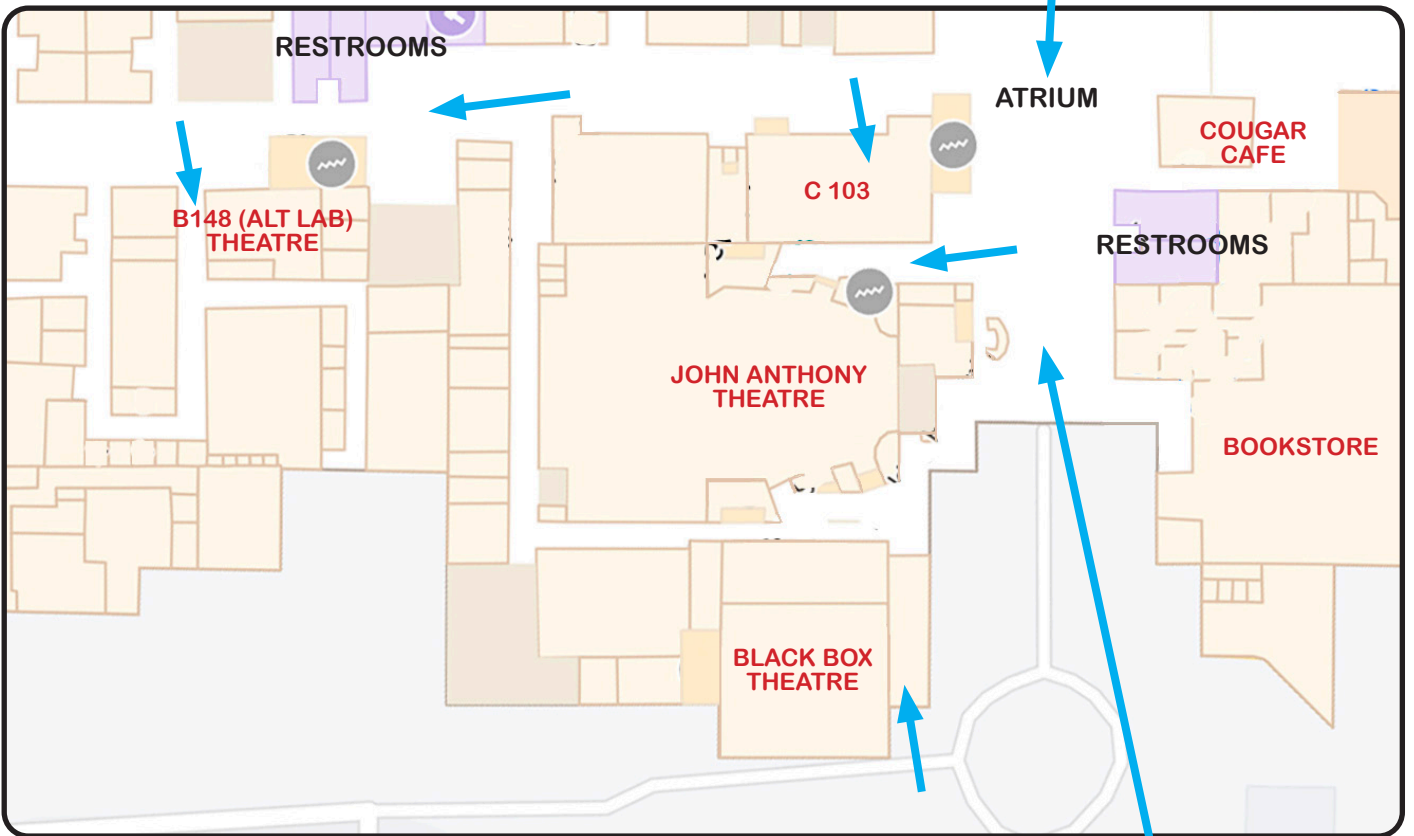

Turn right onto Jupiter Road.

Once on Jupiter Road, pass the Oak Point Recreation center (on your left).

There are two entrances onto campus from Jupiter Road.

Turn left onto campus and find your way into the parking lots on either side of the library building.

You could also enter and park from the east side of campus (off Spring Creek Parkway).

Park near the flagpole and enter campus through the east entrance.

PARKING

Park in either lot located near the library (all parking is free).

Several accessible parking spots are available.

There is a grassy courtyard between the Library and the west campus entrance.

FROM FLAG POLE
(EAST SIDE OF CAMPUS)

FROM LIBRARY
(WEST SIDE OF CAMPUS)