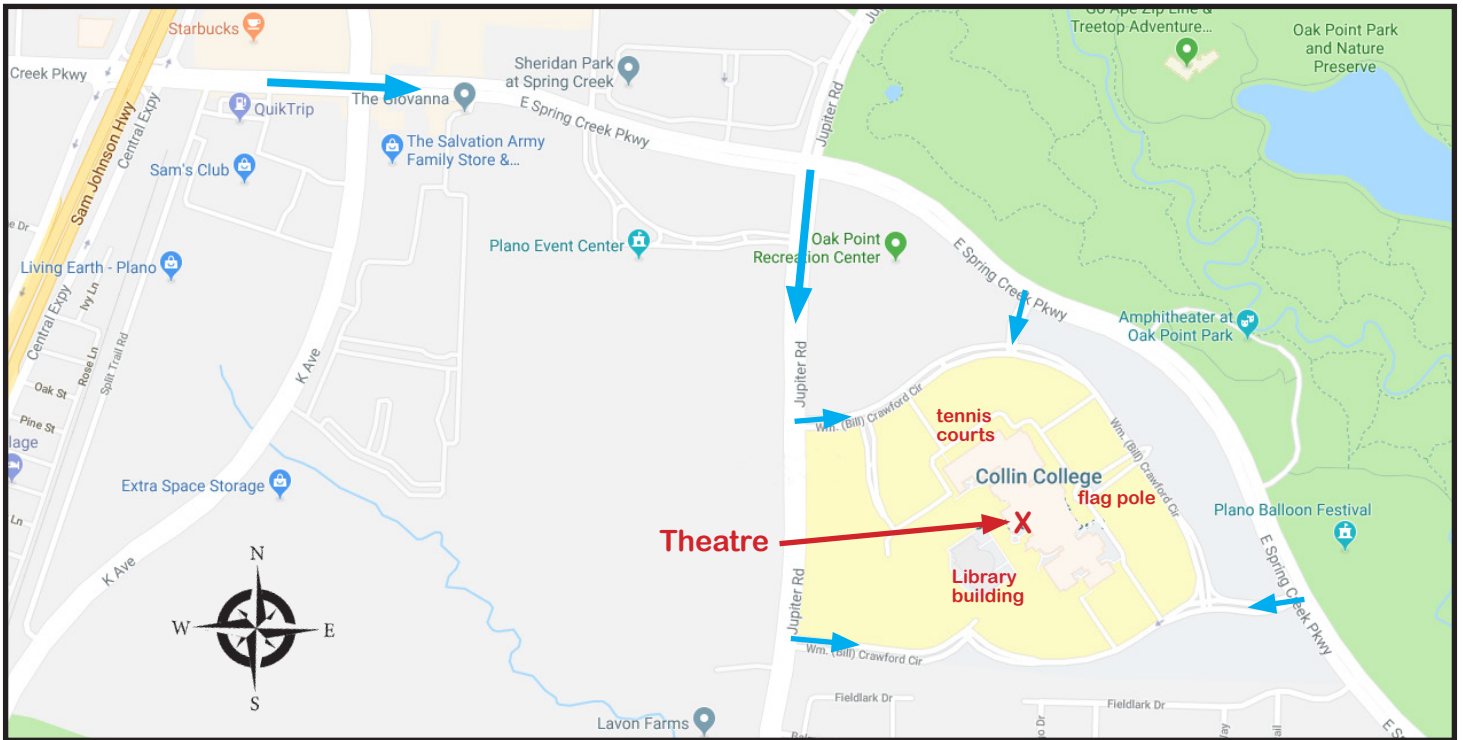

Collin College, Plano Campus

2800 E. Spring Creek Parkway, Plano, TX 75074

DIRECTIONS

We are located off Spring Creek Parkway on the east side of US Highway 75.

From 75, exit Spring Creek Parkway.

Head east on Spring Creek Parkway past K Avenue.

Turn right onto Jupiter Road.

Once on Jupiter Road, pass the Oak Point Recreation center (on your left).

There are two entrances onto campus from Jupiter Road.

Turn left onto campus and find your way into the parking lots on either side of the library building.

You could also enter and park from the east side of campus (off Spring Creek Parkway).

Park near the flagpole and enter campus through the east entrance.

PARKING

Park in either lot located near the library (all parking is free).

Several accessible parking spots are available.

There is a grassy courtyard between the Library and the west campus entrance.

FROM FLAG POLE
(EAST SIDE OF CAMPUS)

FROM LIBRARY
(WEST SIDE OF CAMPUS)