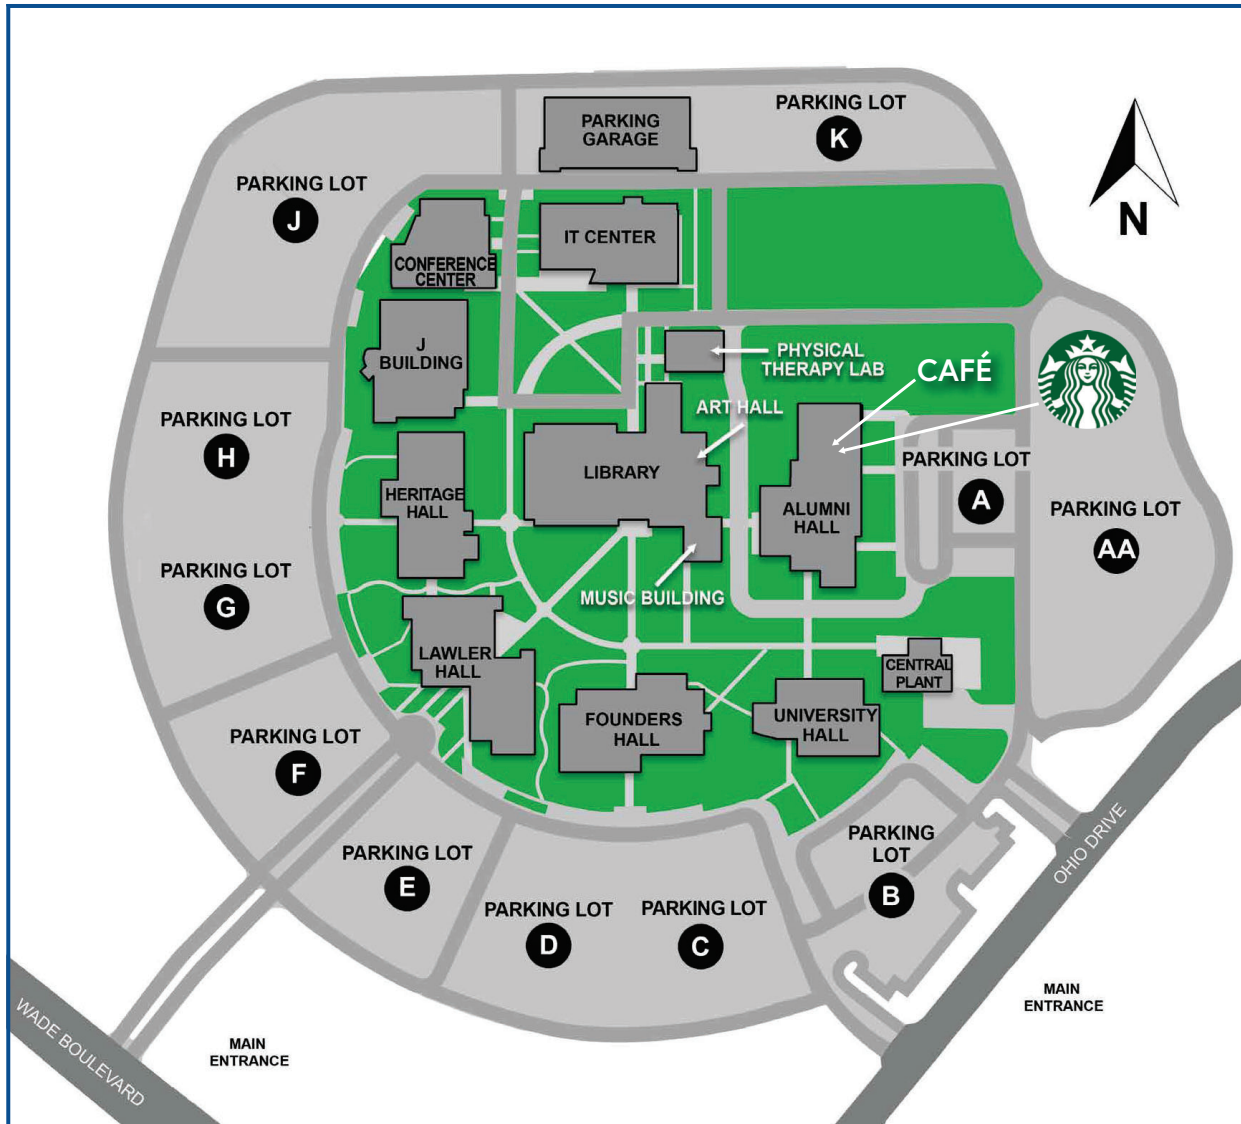

# Frisco Campus Map

ACCESS Office and Counseling .....Heritage Hall, H210  
 Admissions and Advising ..... Founders Hall, F109  
 Art Lab..... Library, East Entrance, L131/L140  
 Associate Dean of Students..... Founders Hall, F139  
 Bookstore..... Founders Hall, F159  
 Campus Provost Office .....J Building, J230  
 Career Center ..... Founders Hall, F161  
 Cashier ..... Founders Hall, F111  
 Computer Lab (open).....IT Center, IT108  
 Conference Center..... Conference Center  
 Café and Cougar Den..... Alumni Hall  
 Dean of Academic Affairs ..... Lawler Hall, LH106  
 Dean of Academic Affairs/Workforce..... University Hall, U105  
 Dean of Students Enrollment Services .... Founders Hall, F136  
 Dean of Weekend College..... Founders Hall, F139

Financial Aid..... Founders Hall, F109  
 Gymnasium and Fitness Center ..... Alumni Hall  
 Information Center ..... Lawler Hall, Atrium  
 Library .....Library, North/South Entrances  
 Lost and Found .....Alumni Hall, A186H  
 Math Lab..... Founders Hall, F148  
 Police..... Lawler Hall, LH179  
 Science Den ..... Lawler Hall, LH202  
 Starbucks..... Alumni Hall  
 Student Enrollment Services ..... Founders Hall, F109  
 Student Engagement and ID's.....Alumni Hall, A186H  
 Testing Center ..... Founders Hall, F208  
 Veteran's Center ..... Founders Hall, F141  
 Writing Center ..... Lawler Hall, LH141